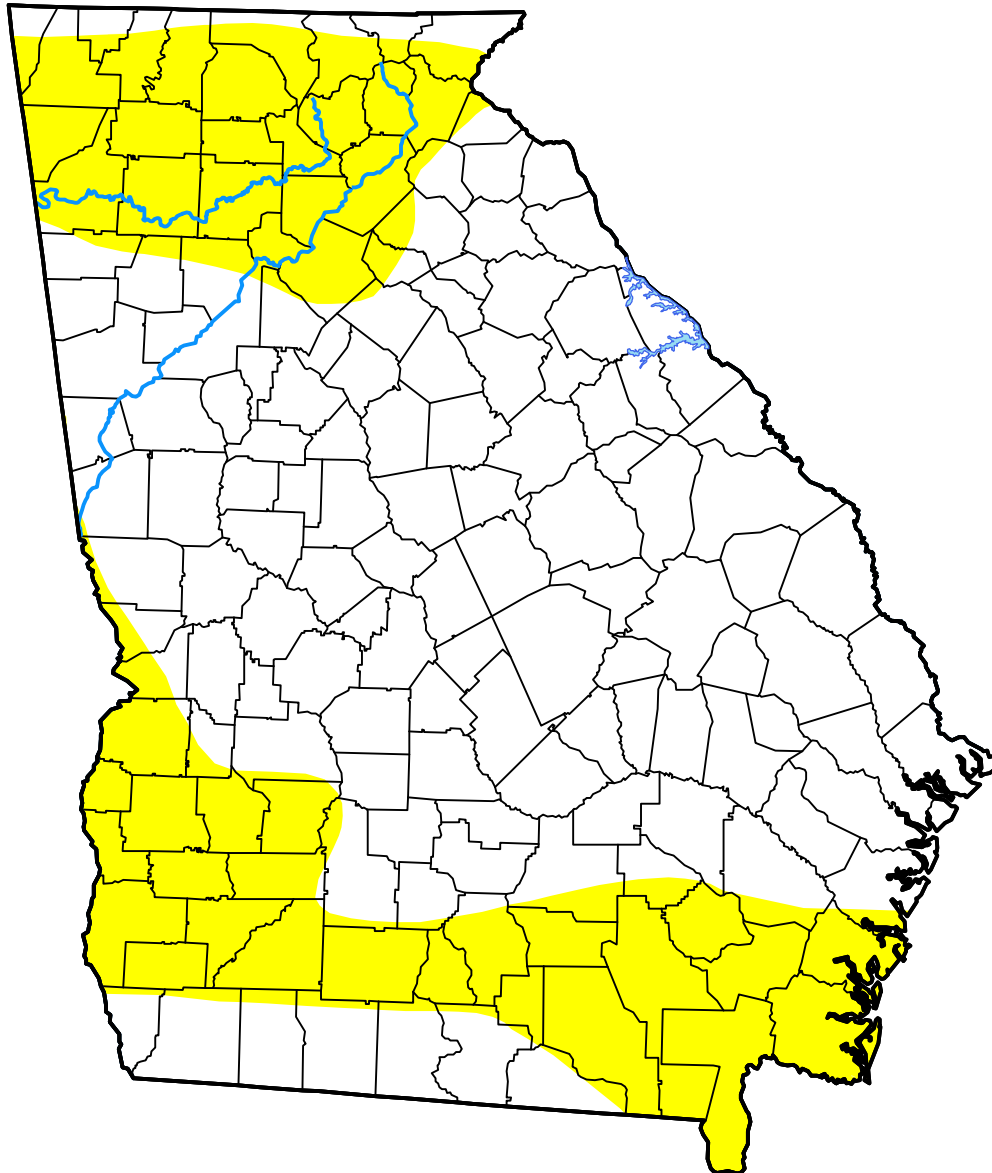

# U.S. Drought Monitor Georgia

May 12, 2015  
(Released Thursday, May. 14, 2015)  
Valid 8 a.m. EDT

### Intensity:

-  None
-  D0 Abnormally Dry
-  D1 Moderate Drought
-  D2 Severe Drought
-  D3 Extreme Drought
-  D4 Exceptional Drought

*The Drought Monitor focuses on broad-scale conditions. Local conditions may vary. For more information on the Drought Monitor, go to <https://droughtmonitor.unl.edu/About.aspx>*