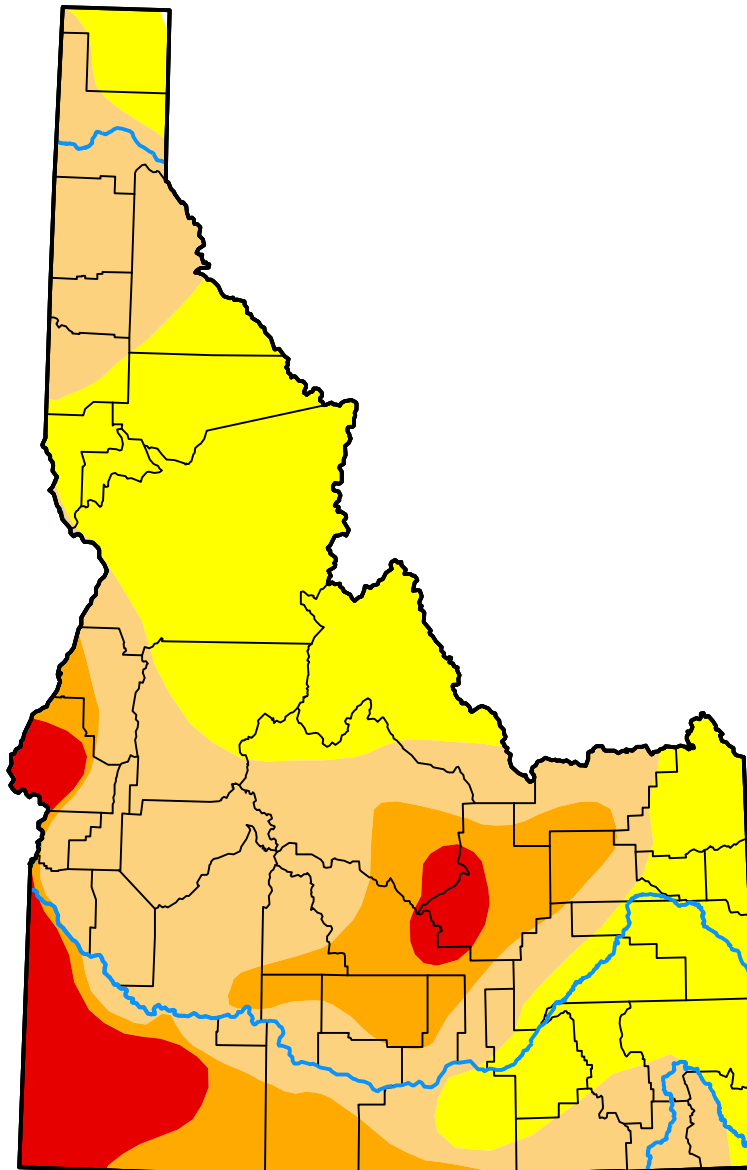

U.S. Drought Monitor Idaho

May 12, 2015
(Released Thursday, May. 14, 2015)
Valid 8 a.m. EDT

Intensity:

-  None
-  D0 Abnormally Dry
-  D1 Moderate Drought
-  D2 Severe Drought
-  D3 Extreme Drought
-  D4 Exceptional Drought

The Drought Monitor focuses on broad-scale conditions. Local conditions may vary. For more information on the Drought Monitor, go to <https://droughtmonitor.unl.edu/About.aspx>

Author:

Mark Svoboda
National Drought Mitigation Center