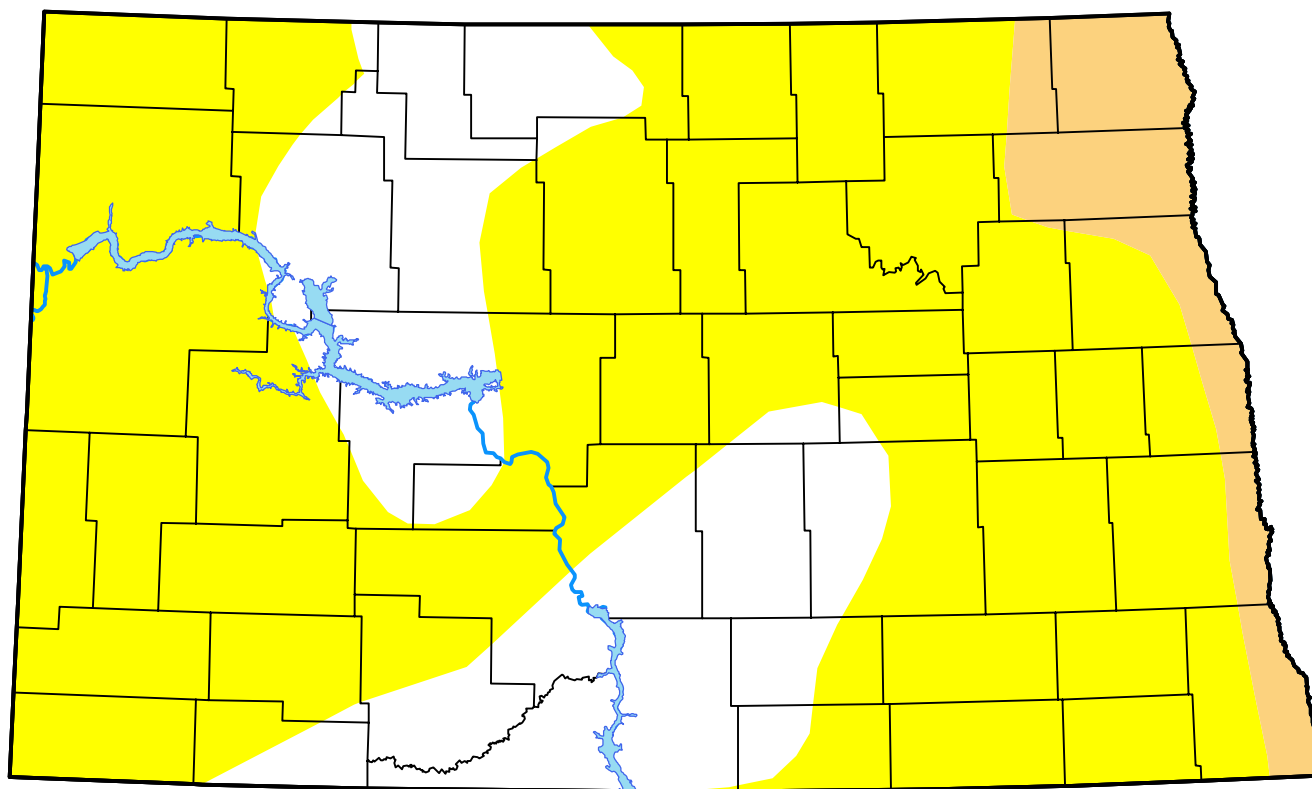

U.S. Drought Monitor North Dakota

May 12, 2015
(Released Thursday, May. 14, 2015)
Valid 8 a.m. EDT

Intensity:

-  None
-  D0 Abnormally Dry
-  D1 Moderate Drought
-  D2 Severe Drought
-  D3 Extreme Drought
-  D4 Exceptional Drought

The Drought Monitor focuses on broad-scale conditions. Local conditions may vary. For more information on the Drought Monitor, go to <https://droughtmonitor.unl.edu/About.aspx>

Author:

Mark Svoboda
National Drought Mitigation Center