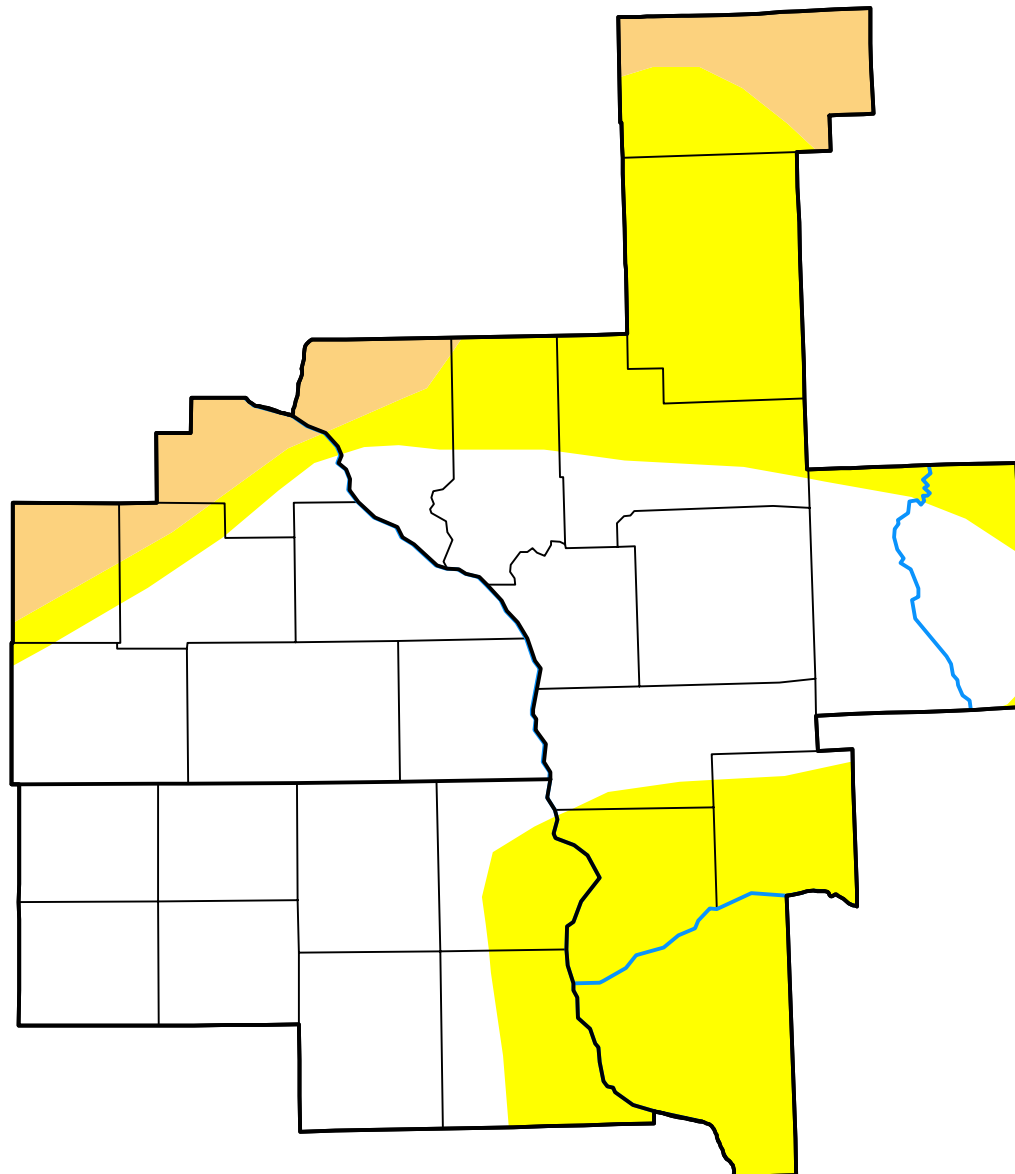

U.S. Drought Monitor LaCrosse, WI WFO

May 12, 2015
(Released Thursday, May. 14, 2015)
Valid 8 a.m. EDT

Intensity:

-  None
-  D0 Abnormally Dry
-  D1 Moderate Drought
-  D2 Severe Drought
-  D3 Extreme Drought
-  D4 Exceptional Drought

The Drought Monitor focuses on broad-scale conditions. Local conditions may vary. For more information on the Drought Monitor, go to <https://droughtmonitor.unl.edu/About.aspx>

Author:

Mark Svoboda
National Drought Mitigation Center