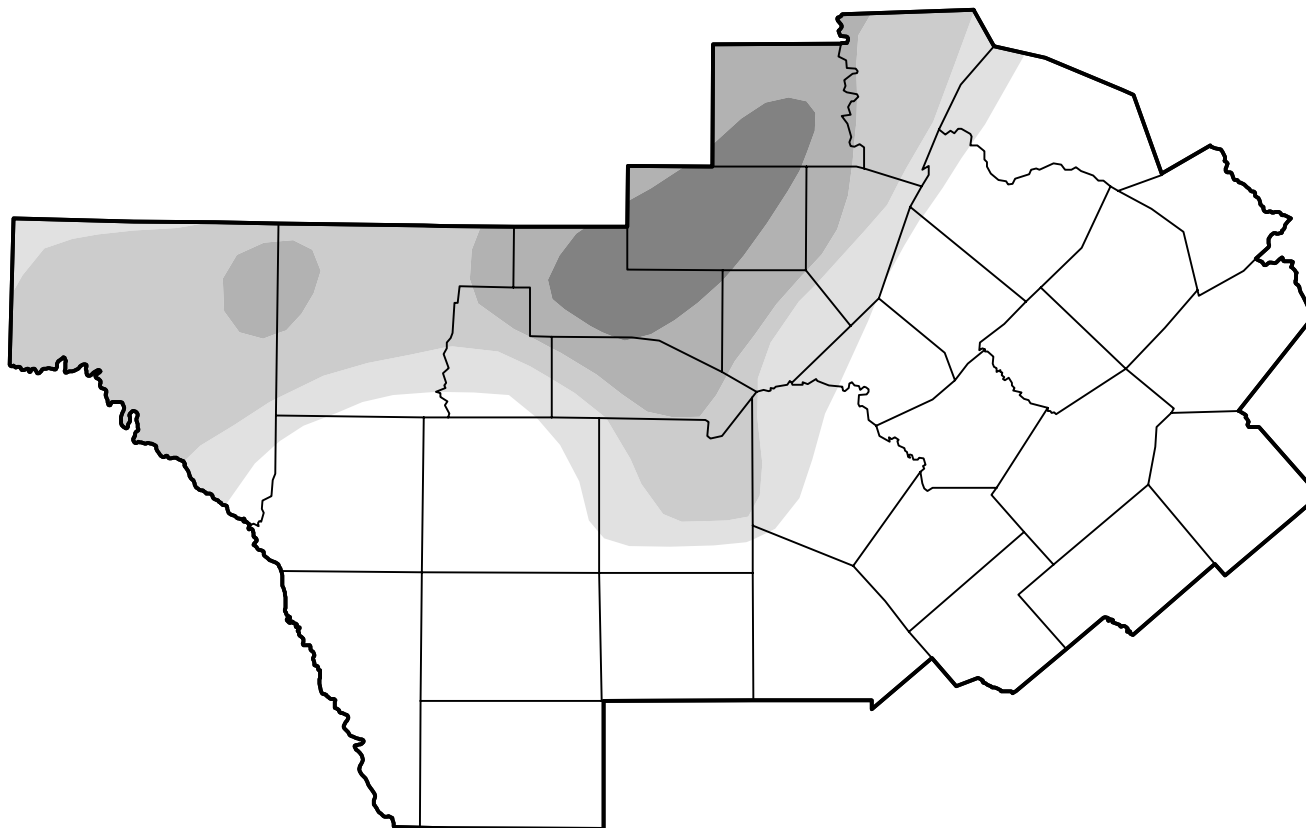

U.S. Drought Monitor

Austin/San Antonio, TX WFO

May 12, 2015
(Released Thursday, May. 14, 2015)
Valid 8 a.m. EDT

Intensity:

-  None
-  D0 Abnormally Dry
-  D1 Moderate Drought
-  D2 Severe Drought
-  D3 Extreme Drought
-  D4 Exceptional Drought

The Drought Monitor focuses on broad-scale conditions. Local conditions may vary. For more information on the Drought Monitor, go to <https://droughtmonitor.unl.edu/About.aspx>

Author:

Mark Svoboda
National Drought Mitigation Center