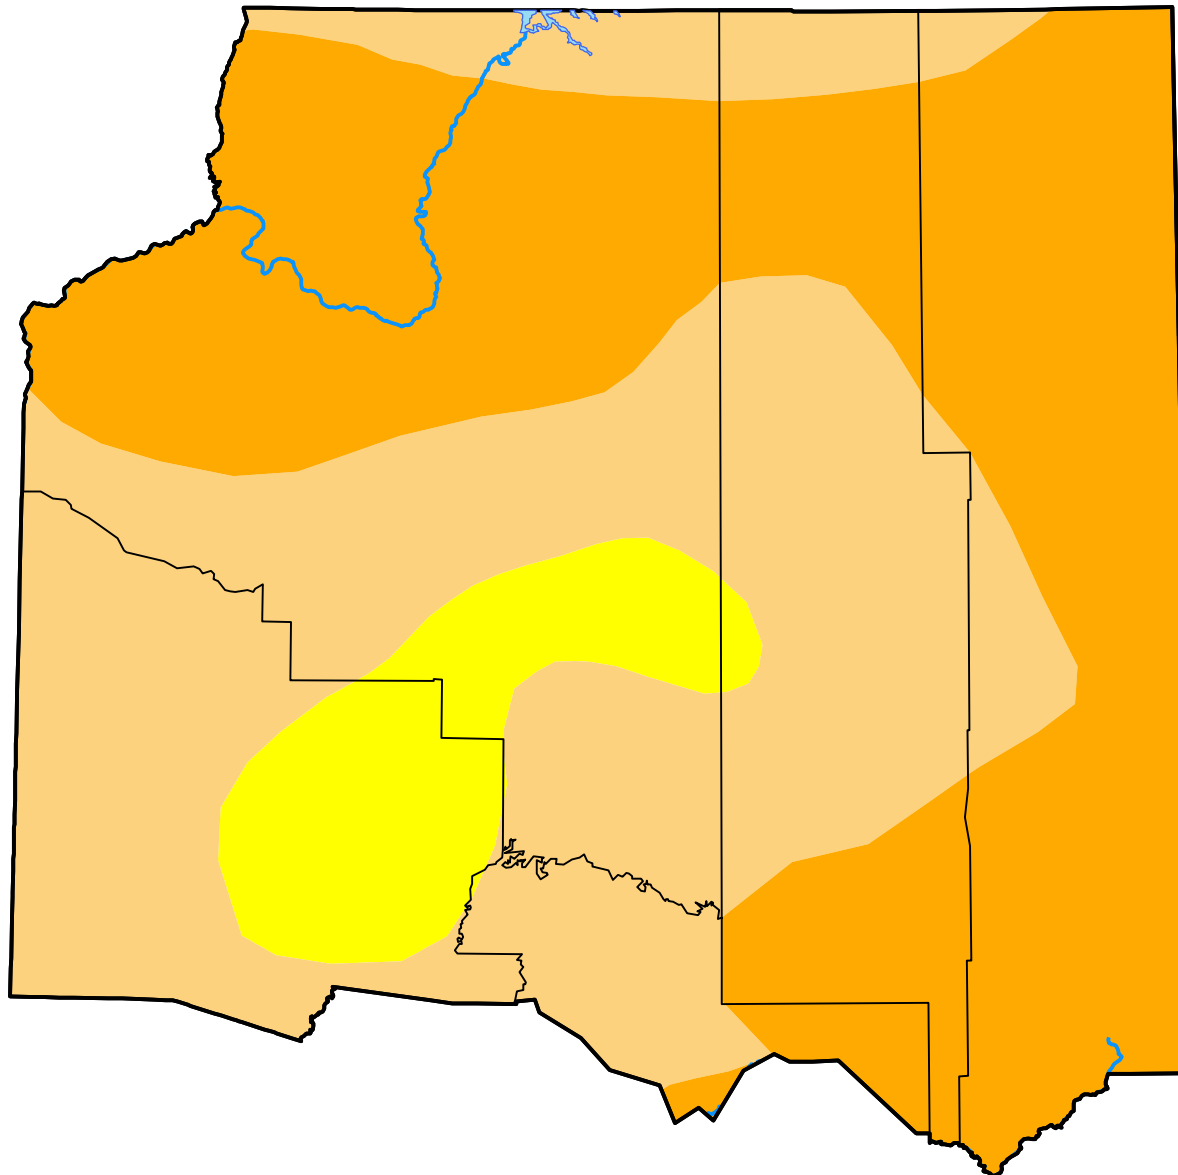

U.S. Drought Monitor Flagstaff, AZ WFO

May 12, 2015
(Released Thursday, May. 14, 2015)
Valid 8 a.m. EDT

Intensity:

-  None
-  D0 Abnormally Dry
-  D1 Moderate Drought
-  D2 Severe Drought
-  D3 Extreme Drought
-  D4 Exceptional Drought

The Drought Monitor focuses on broad-scale conditions. Local conditions may vary. For more information on the Drought Monitor, go to <https://droughtmonitor.unl.edu/About.aspx>

Author:

Mark Svoboda
National Drought Mitigation Center