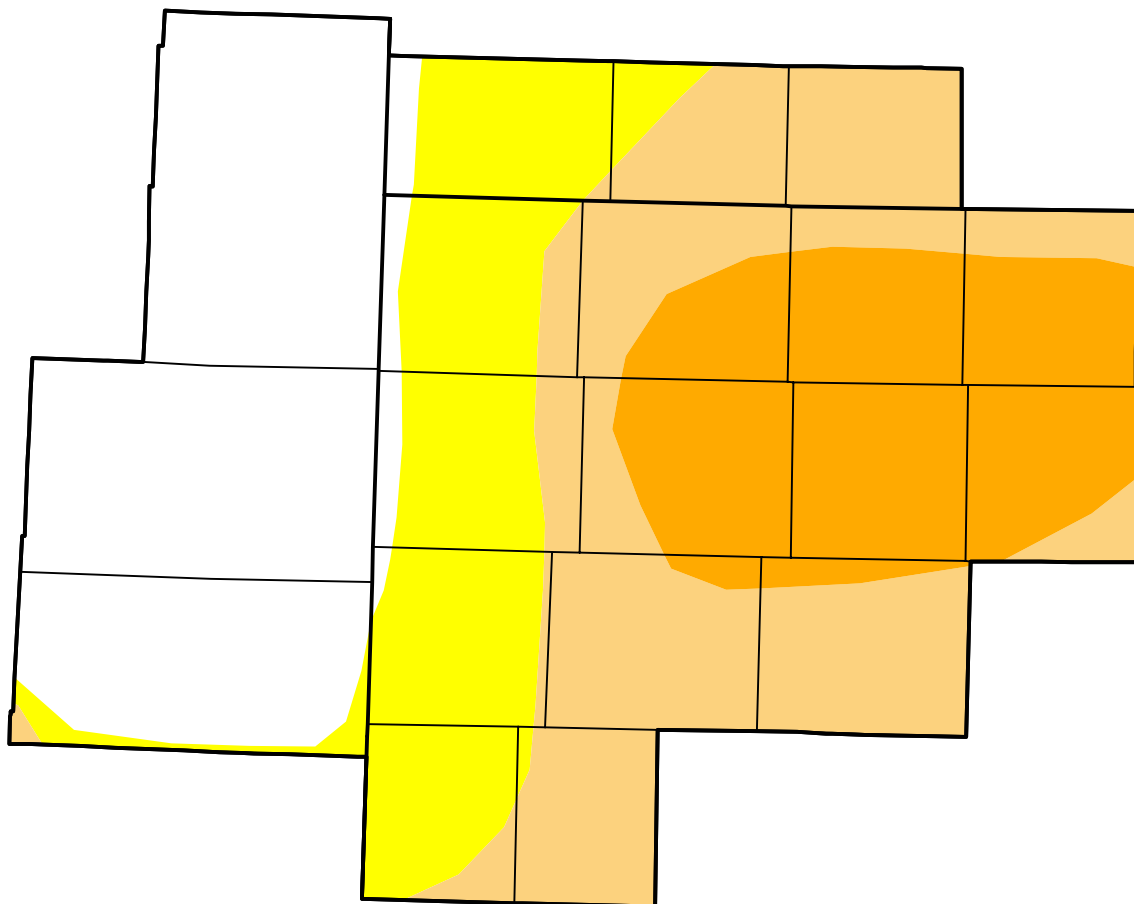

# U.S. Drought Monitor

## Goodland, KS WFO

**May 12, 2015**  
 (Released Thursday, May. 14, 2015)  
 Valid 8 a.m. EDT

*Drought Conditions (Percent Area)*

	None	D0	D1	D2	D3	D4
<b>Current</b>	30.94	19.47	28.44	21.15	0.00	0.00
<b>Last Week</b> <i>05-07-2015</i>	26.90	4.67	53.54	14.89	0.00	0.00
<b>3 Months Ago</b> <i>02-12-2015</i>	19.02	38.97	17.68	24.33	0.00	0.00
<b>Start of Calendar Year</b> <i>12-31-2014</i>	19.01	39.36	17.33	24.30	0.00	0.00
<b>Start of Water Year</b> <i>10-02-2014</i>	37.62	18.92	15.11	28.34	0.00	0.00
<b>One Year Ago</b> <i>05-15-2014</i>	0.00	0.00	15.71	38.57	45.73	0.00

**Intensity:**

- None
- D0 Abnormally Dry
- D1 Moderate Drought
- D2 Severe Drought
- D3 Extreme Drought
- D4 Exceptional Drought

*The Drought Monitor focuses on broad-scale conditions. Local conditions may vary. For more information on the Drought Monitor, go to <https://droughtmonitor.unl.edu/About.aspx>*