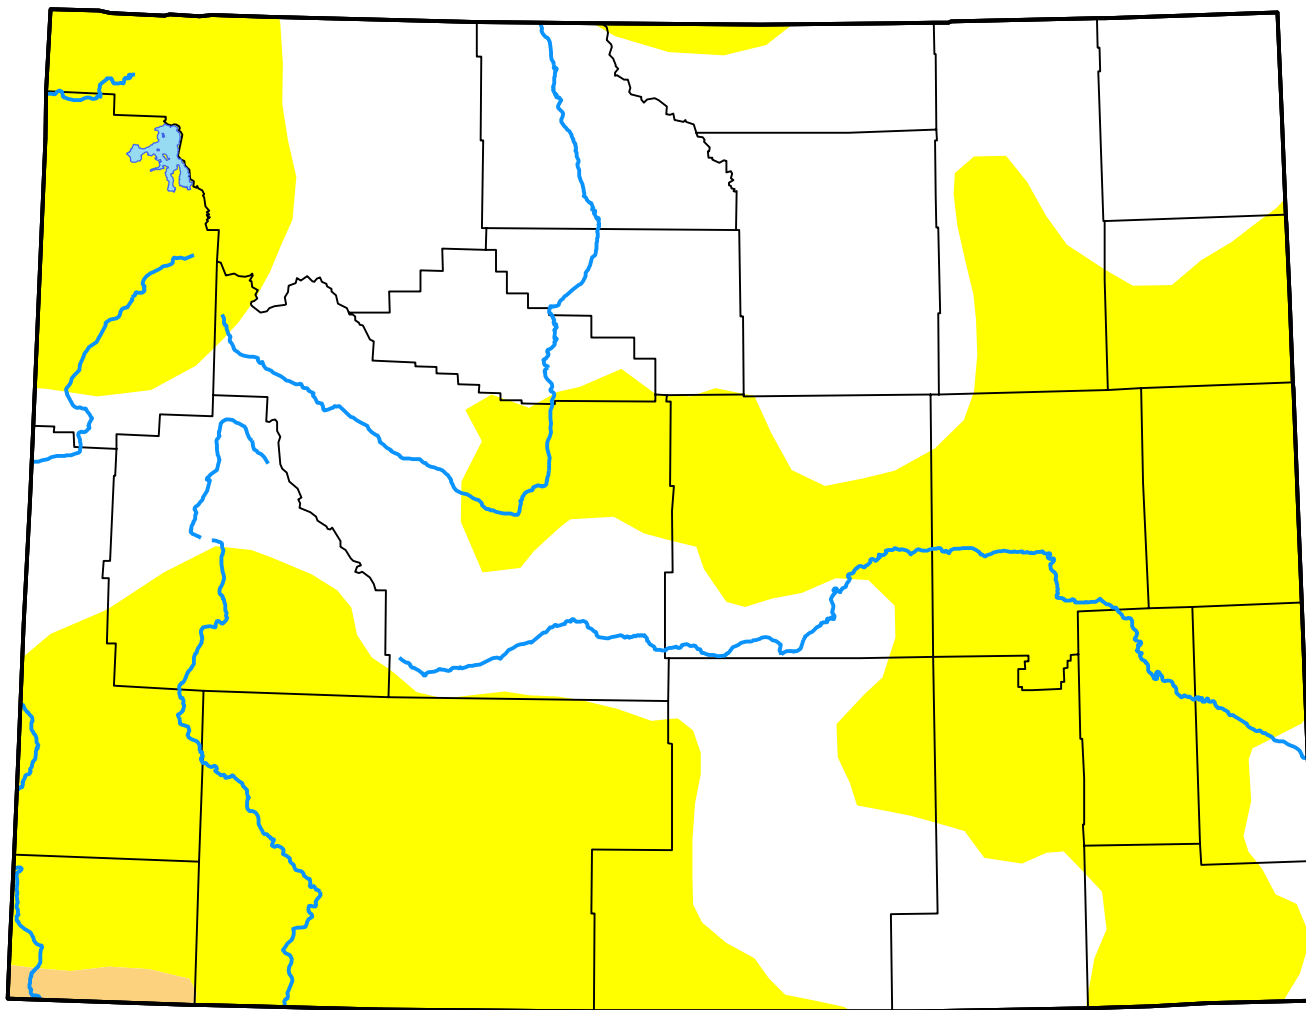

U.S. Drought Monitor

Wyoming

October 20, 2015
(Released Thursday, Oct. 22, 2015)
Valid 8 a.m. EDT

Intensity:

-  None
-  D0 Abnormally Dry
-  D1 Moderate Drought
-  D2 Severe Drought
-  D3 Extreme Drought
-  D4 Exceptional Drought

The Drought Monitor focuses on broad-scale conditions. Local conditions may vary. For more information on the Drought Monitor, go to <https://droughtmonitor.unl.edu/About.aspx>

Author:

Brad Rippey
U.S. Department of Agriculture