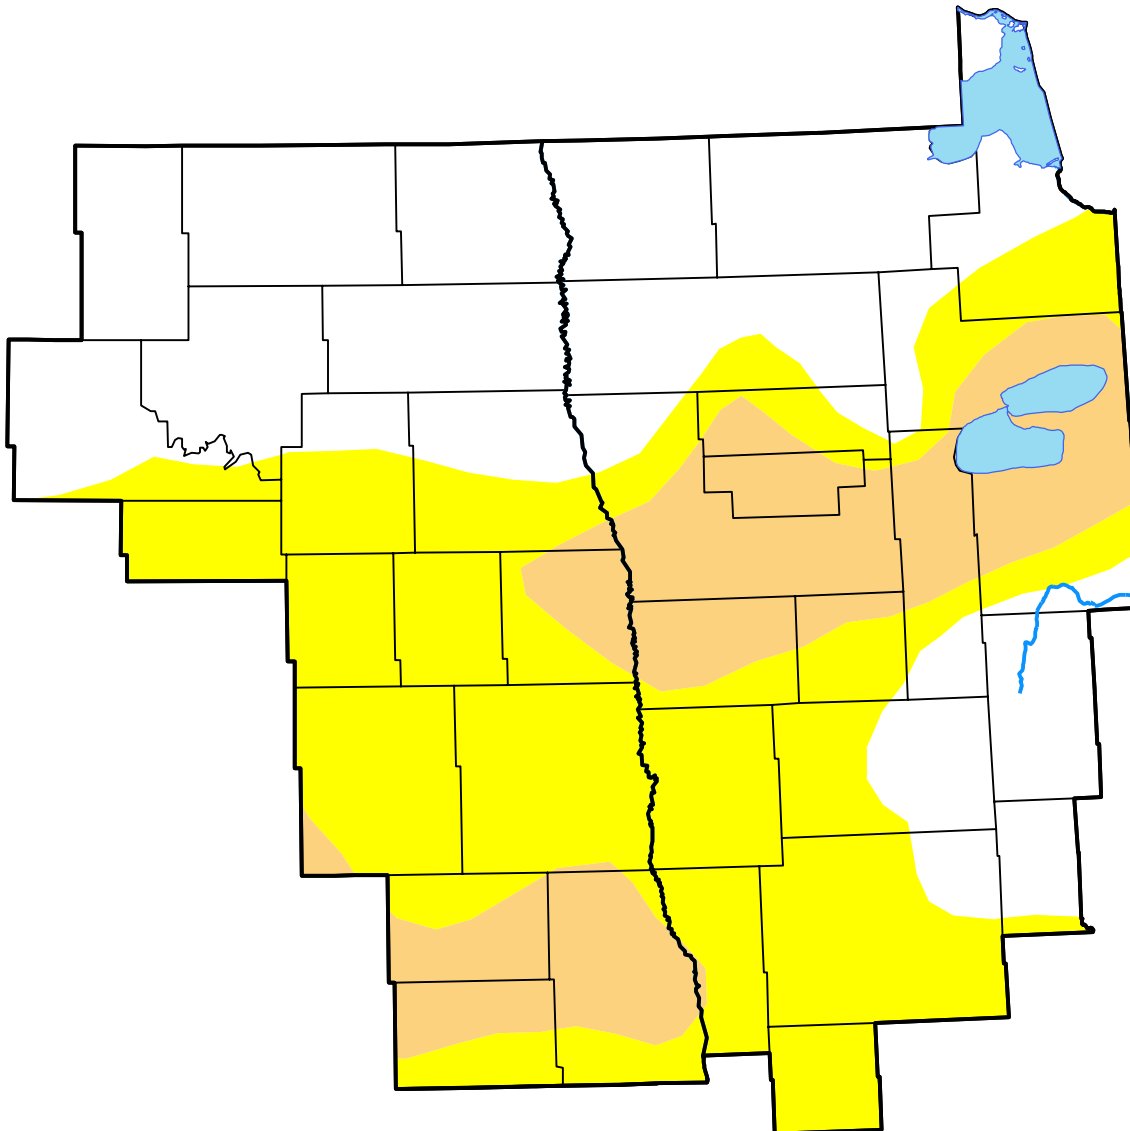

U.S. Drought Monitor

Grand Forks, ND WFO

October 20, 2015
 (Released Thursday, Oct. 22, 2015)
 Valid 8 a.m. EDT

Drought Conditions (Percent Area)

	None	D0	D1	D2	D3	D4
Current	41.98	39.36	18.66	0.00	0.00	0.00
Last Week <i>10-15-2015</i>	47.13	50.49	2.38	0.00	0.00	0.00
3 Months Ago <i>07-23-2015</i>	92.67	7.33	0.00	0.00	0.00	0.00
Start of Calendar Year <i>12-31-2014</i>	0.05	96.31	3.64	0.00	0.00	0.00
Start of Water Year <i>10-01-2015</i>	63.46	36.54	0.00	0.00	0.00	0.00
One Year Ago <i>10-23-2014</i>	74.27	25.73	0.00	0.00	0.00	0.00

Intensity:

- None
- D0 Abnormally Dry
- D1 Moderate Drought
- D2 Severe Drought
- D3 Extreme Drought
- D4 Exceptional Drought

The Drought Monitor focuses on broad-scale conditions. Local conditions may vary. For more information on the Drought Monitor, go to <https://droughtmonitor.unl.edu/About.aspx>