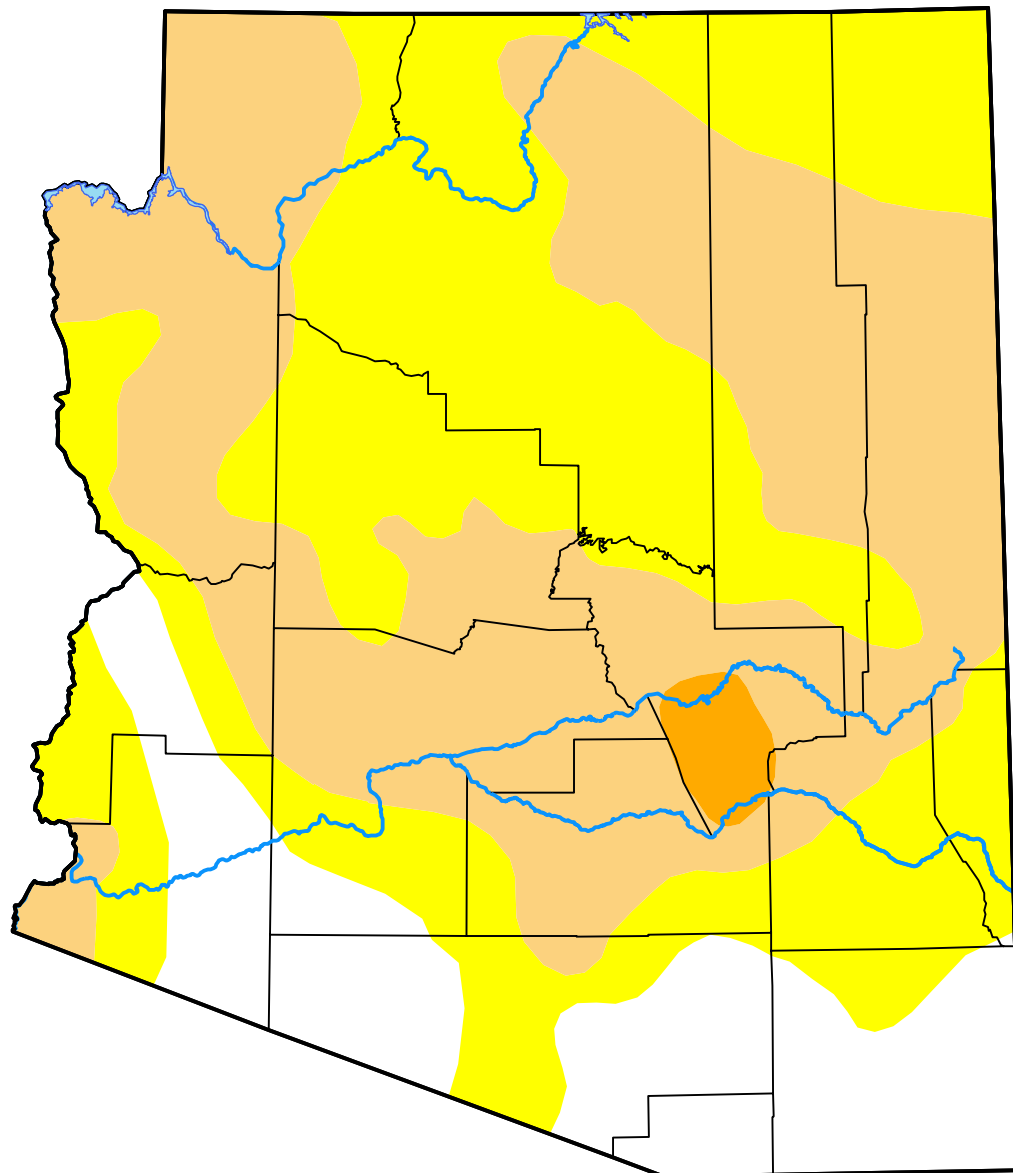

U.S. Drought Monitor Arizona

November 17, 2015
(Released Thursday, Nov. 19, 2015)
Valid 7 a.m. EST

Intensity:

-  None
-  D0 Abnormally Dry
-  D1 Moderate Drought
-  D2 Severe Drought
-  D3 Extreme Drought
-  D4 Exceptional Drought

The Drought Monitor focuses on broad-scale conditions. Local conditions may vary. For more information on the Drought Monitor, go to <https://droughtmonitor.unl.edu/About.aspx>

Author:

Richard Heim
NCEI/NOAA