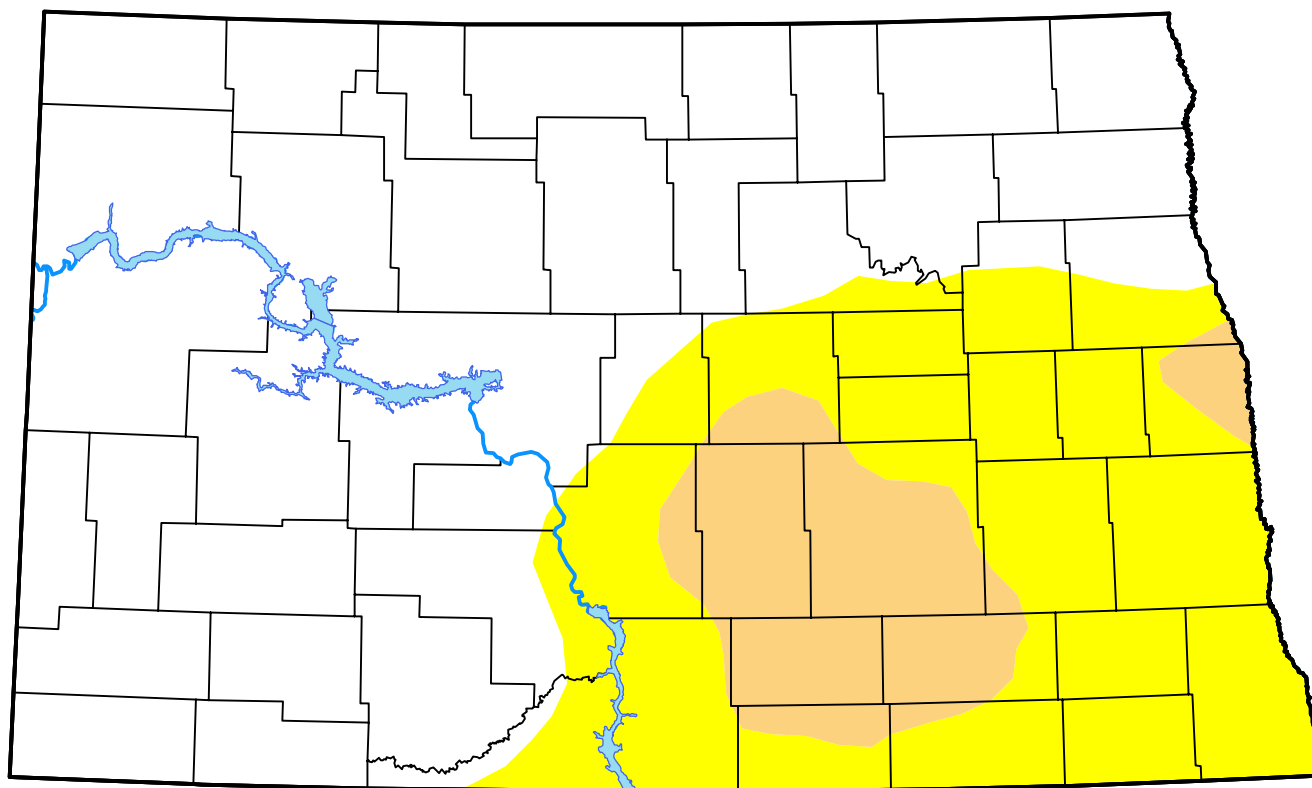

U.S. Drought Monitor North Dakota

November 17, 2015
(Released Thursday, Nov. 19, 2015)
Valid 7 a.m. EST

Intensity:

-  None
-  D0 Abnormally Dry
-  D1 Moderate Drought
-  D2 Severe Drought
-  D3 Extreme Drought
-  D4 Exceptional Drought

The Drought Monitor focuses on broad-scale conditions. Local conditions may vary. For more information on the Drought Monitor, go to <https://droughtmonitor.unl.edu/About.aspx>

Author:

Richard Heim
NCEI/NOAA