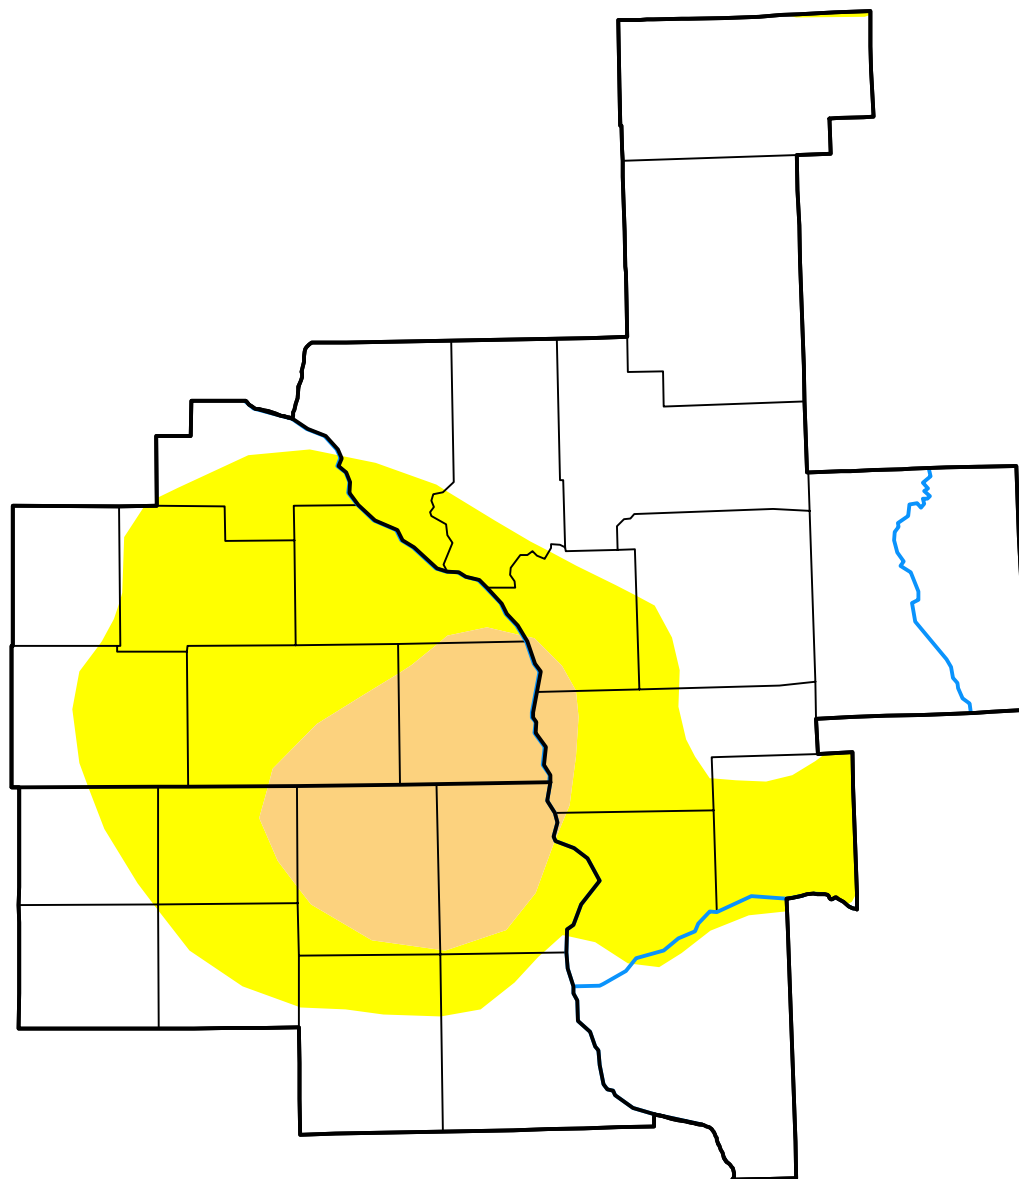

U.S. Drought Monitor LaCrosse, WI WFO

November 17, 2015
(Released Thursday, Nov. 19, 2015)
Valid 7 a.m. EST

Intensity:

-  None
-  D0 Abnormally Dry
-  D1 Moderate Drought
-  D2 Severe Drought
-  D3 Extreme Drought
-  D4 Exceptional Drought

The Drought Monitor focuses on broad-scale conditions. Local conditions may vary. For more information on the Drought Monitor, go to <https://droughtmonitor.unl.edu/About.aspx>

Author:

Richard Heim
NCEI/NOAA