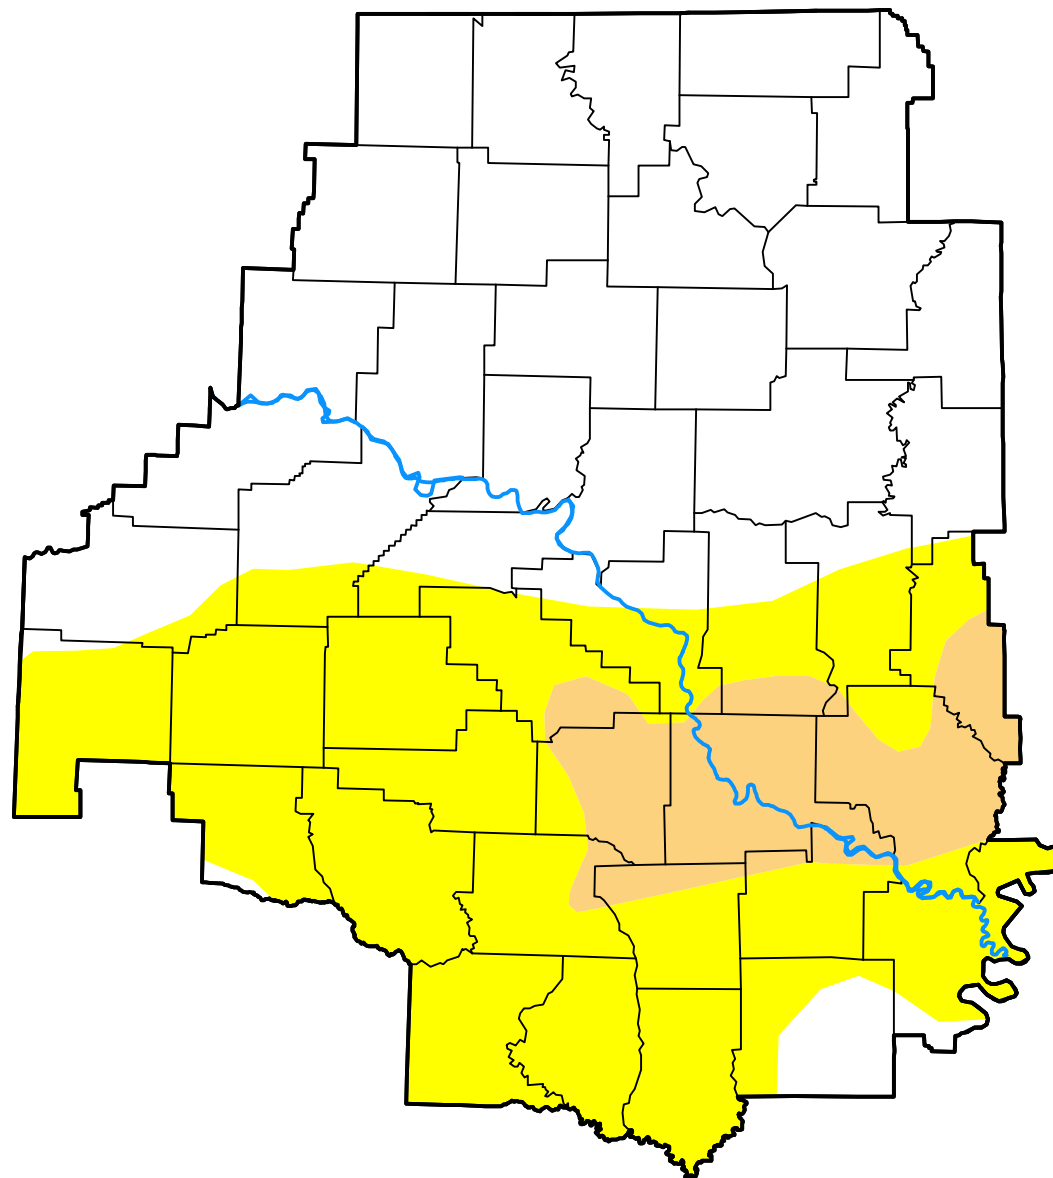

U.S. Drought Monitor

Little Rock, AR WFO

November 17, 2015
(Released Thursday, Nov. 19, 2015)
Valid 7 a.m. EST

Intensity:

-  None
-  D0 Abnormally Dry
-  D1 Moderate Drought
-  D2 Severe Drought
-  D3 Extreme Drought
-  D4 Exceptional Drought

The Drought Monitor focuses on broad-scale conditions. Local conditions may vary. For more information on the Drought Monitor, go to <https://droughtmonitor.unl.edu/About.aspx>

Author:

Richard Heim
NCEI/NOAA