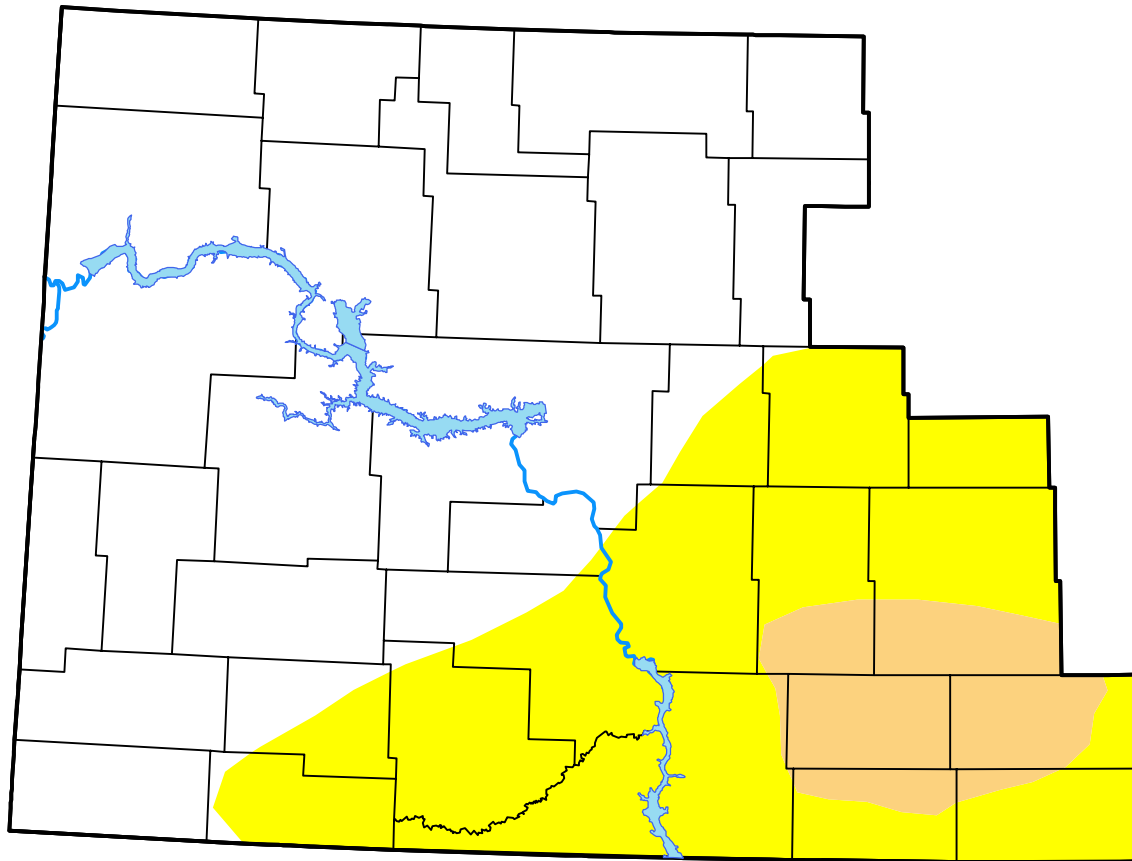

U.S. Drought Monitor

Bismarck, ND WFO

December 29, 2015
 (Released Thursday, Dec. 31, 2015)
 Valid 7 a.m. EST

Drought Conditions (Percent Area)

	None	D0	D1	D2	D3	D4
Current	62.64	29.98	7.38	0.00	0.00	0.00
Last Week <i>12-24-2015</i>	62.64	29.98	7.38	0.00	0.00	0.00
3 Months Ago <i>10-01-2015</i>	87.89	12.11	0.00	0.00	0.00	0.00
Start of Calendar Year <i>12-31-2014</i>	44.14	55.86	0.00	0.00	0.00	0.00
Start of Water Year <i>10-01-2015</i>	87.89	12.11	0.00	0.00	0.00	0.00
One Year Ago <i>12-31-2014</i>	44.14	55.86	0.00	0.00	0.00	0.00

Intensity:

- None
- D0 Abnormally Dry
- D1 Moderate Drought
- D2 Severe Drought
- D3 Extreme Drought
- D4 Exceptional Drought

The Drought Monitor focuses on broad-scale conditions. Local conditions may vary. For more information on the Drought Monitor, go to <https://droughtmonitor.unl.edu/About.aspx>