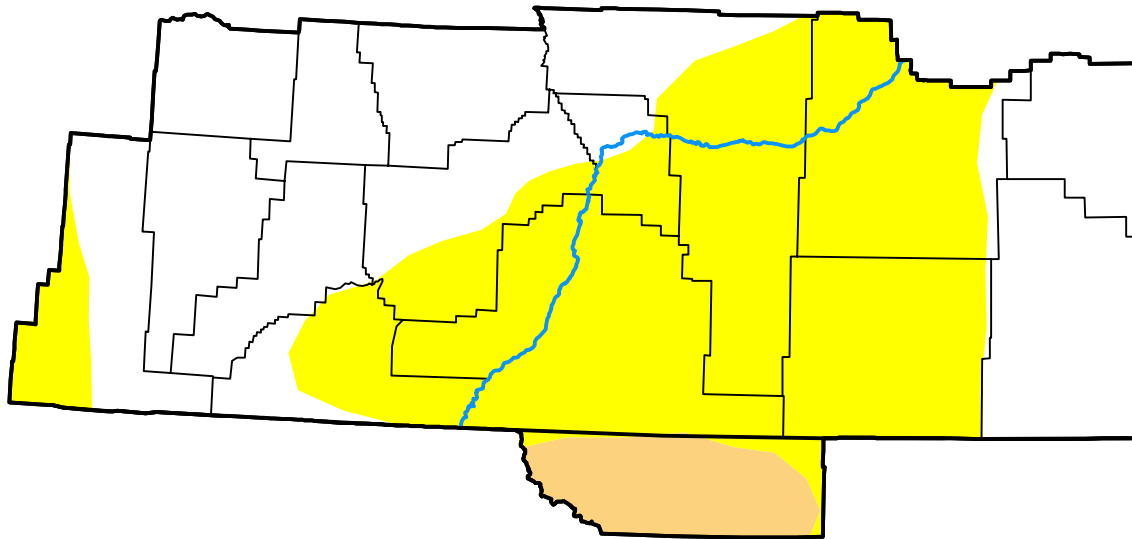

U.S. Drought Monitor

Billings, MT WFO

December 29, 2015
 (Released Thursday, Dec. 31, 2015)
 Valid 7 a.m. EST

Drought Conditions (Percent Area)

	None	D0	D1	D2	D3	D4
Current	47.23	47.43	5.34	0.00	0.00	0.00
Last Week <i>12-24-2015</i>	47.23	47.43	5.34	0.00	0.00	0.00
3 Months Ago <i>10-01-2015</i>	60.29	39.71	0.00	0.00	0.00	0.00
Start of Calendar Year <i>12-31-2014</i>	100.00	0.00	0.00	0.00	0.00	0.00
Start of Water Year <i>10-01-2015</i>	60.29	39.71	0.00	0.00	0.00	0.00
One Year Ago <i>12-31-2014</i>	100.00	0.00	0.00	0.00	0.00	0.00

Intensity:

- None
- D0 Abnormally Dry
- D1 Moderate Drought
- D2 Severe Drought
- D3 Extreme Drought
- D4 Exceptional Drought

The Drought Monitor focuses on broad-scale conditions. Local conditions may vary. For more information on the Drought Monitor, go to <https://droughtmonitor.unl.edu/About.aspx>