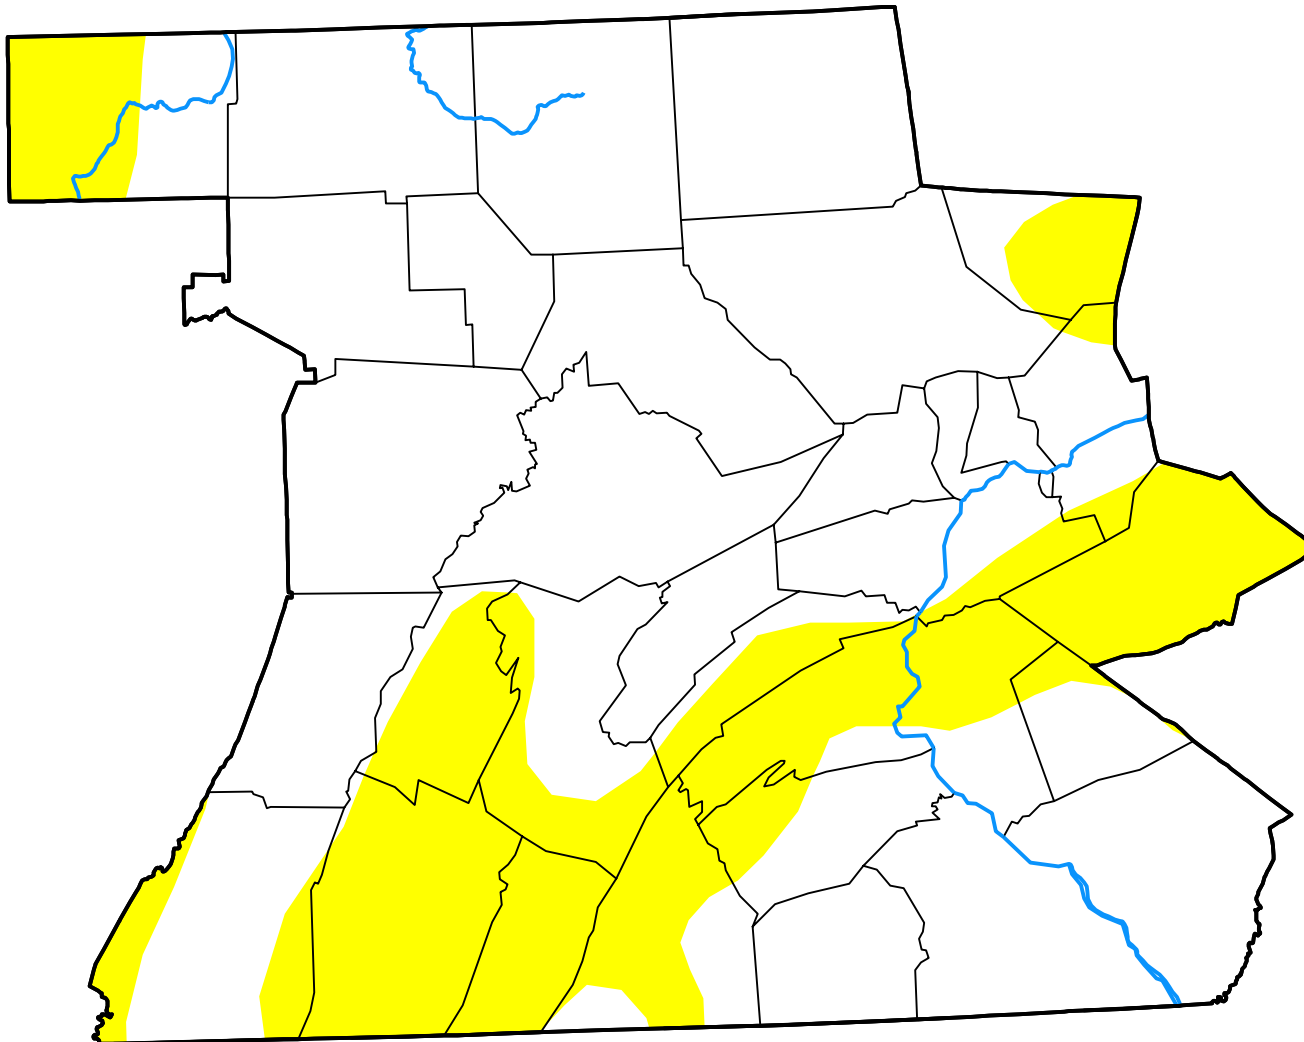

U.S. Drought Monitor State College, PA WFO

December 29, 2015
(Released Thursday, Dec. 31, 2015)
Valid 7 a.m. EST

Intensity:

-  None
-  D0 Abnormally Dry
-  D1 Moderate Drought
-  D2 Severe Drought
-  D3 Extreme Drought
-  D4 Exceptional Drought

The Drought Monitor focuses on broad-scale conditions. Local conditions may vary. For more information on the Drought Monitor, go to <https://droughtmonitor.unl.edu/About.aspx>

Author:

Chris Fenimore
NCEI/NESDIS/NOAA