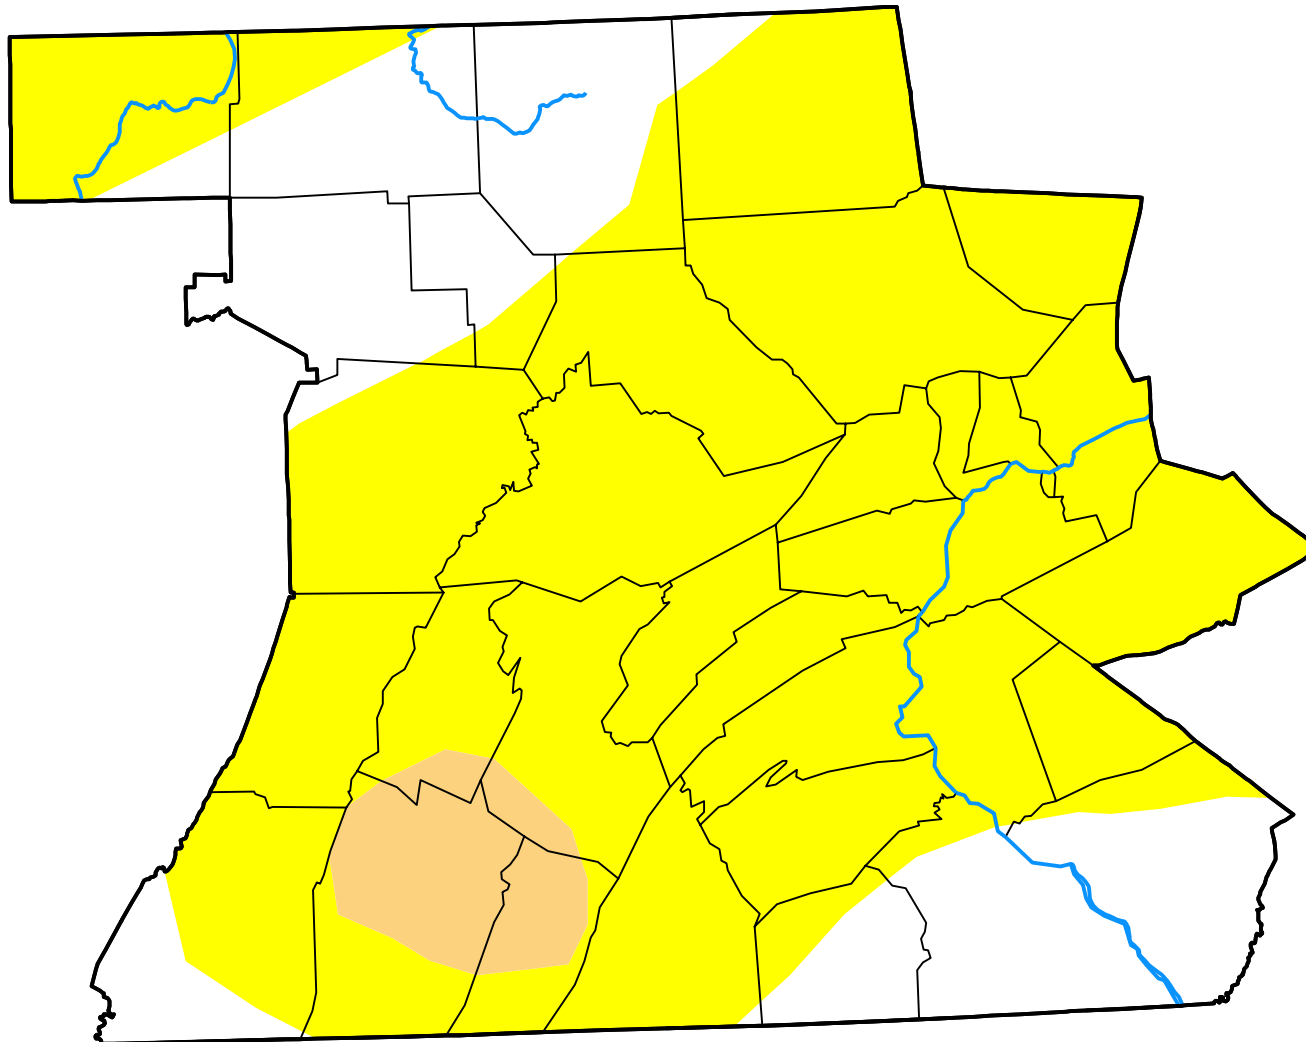

U.S. Drought Monitor

State College, PA WFO

June 14, 2016
(Released Thursday, Jun. 16, 2016)
Valid 8 a.m. EDT

Intensity:

-  None
-  D0 Abnormally Dry
-  D1 Moderate Drought
-  D2 Severe Drought
-  D3 Extreme Drought
-  D4 Exceptional Drought

The Drought Monitor focuses on broad-scale conditions. Local conditions may vary. For more information on the Drought Monitor, go to <https://droughtmonitor.unl.edu/About.aspx>

Author:

Chris Fenimore
NCEI/NESDIS/NOAA