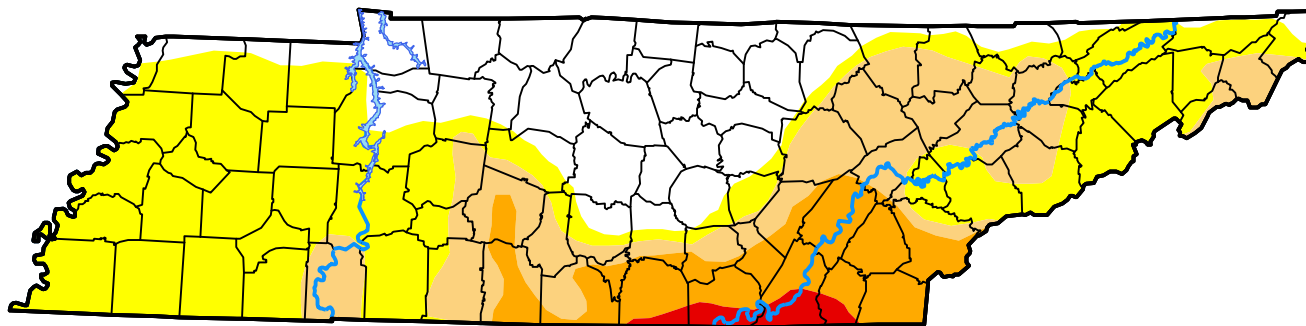

# U.S. Drought Monitor Tennessee

July 26, 2016  
(Released Thursday, Jul. 28, 2016)  
Valid 8 a.m. EDT

## Intensity:

-  None
-  D0 Abnormally Dry
-  D1 Moderate Drought
-  D2 Severe Drought
-  D3 Extreme Drought
-  D4 Exceptional Drought

*The Drought Monitor focuses on broad-scale conditions. Local conditions may vary. For more information on the Drought Monitor, go to <https://droughtmonitor.unl.edu/About.aspx>*