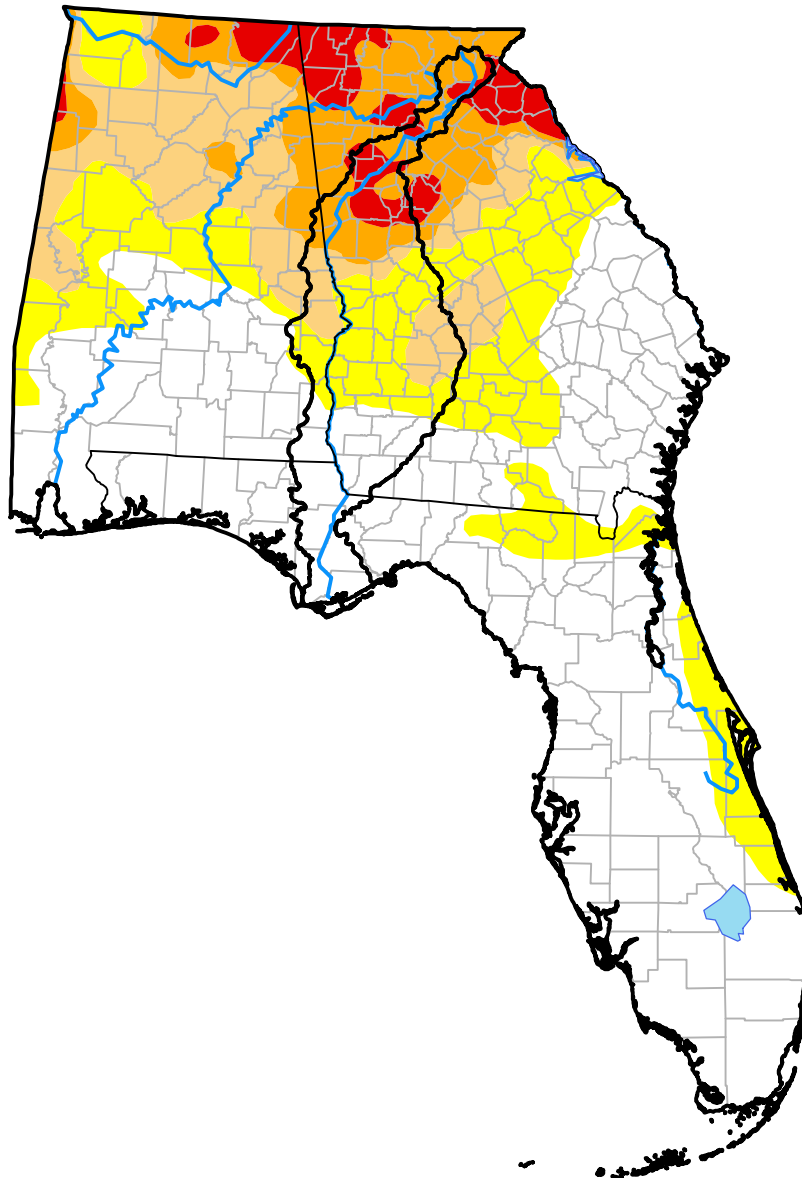

Upper Basin RDEWS and Surrounding Areas

(Released Thursday, Jul. 28, 2016)

10:08 a.m. EDT

Intensity:

-  None
-  D0 Abnormally Dry
-  D1 Moderate Drought
-  D2 Severe Drought
-  D3 Extreme Drought
-  D4 Exceptional Drought

The Drought Monitor focuses on broad-scale conditions. Local conditions may vary. For more information on the Drought Monitor, go to <https://droughtmonitor.unl.edu/About.aspx>

Author:

Brad Rippey
U.S. Department of Agriculture