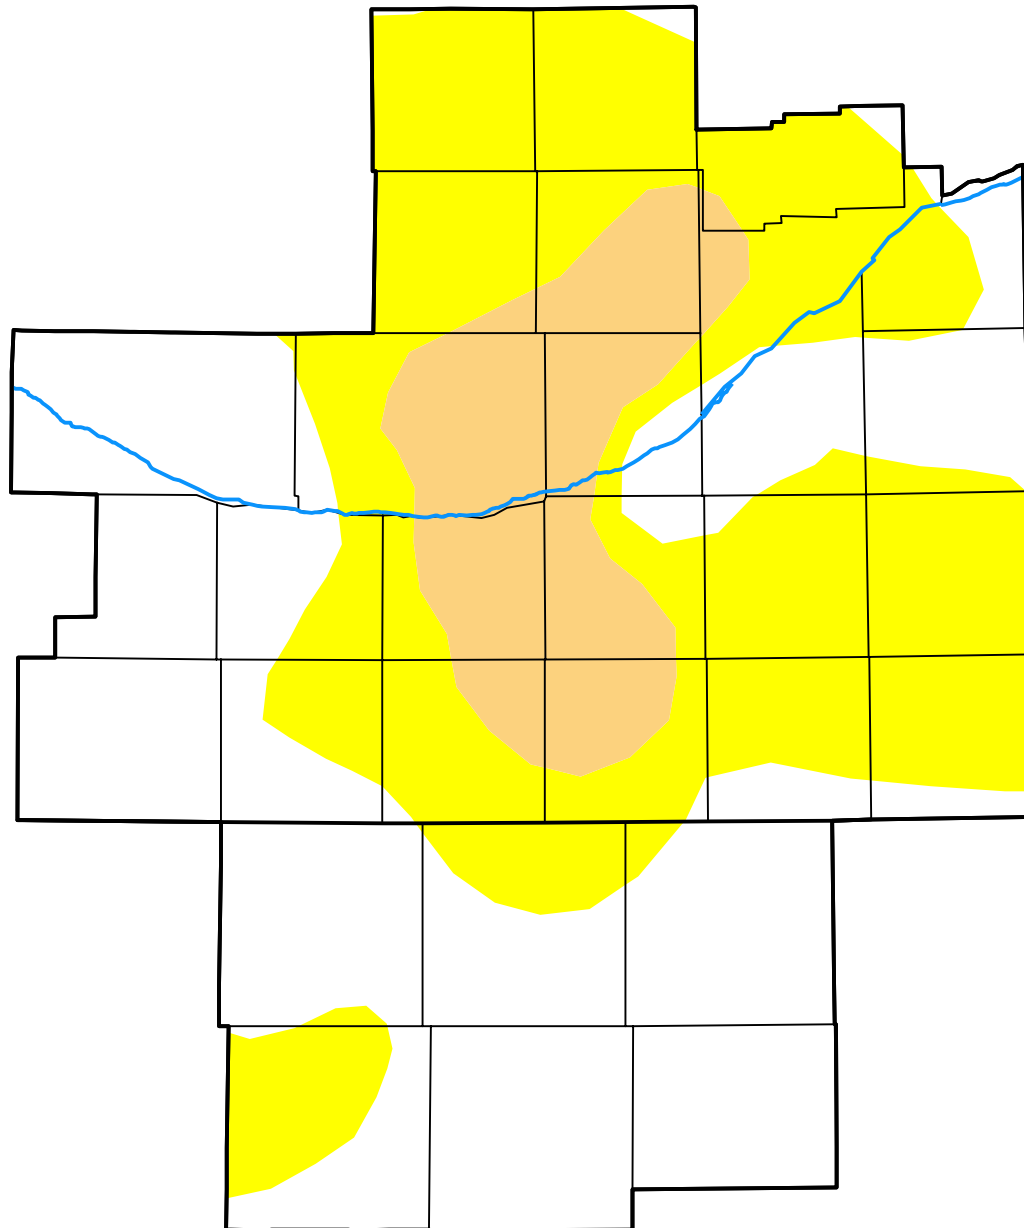

U.S. Drought Monitor

Hastings, NE WFO

July 26, 2016
 (Released Thursday, Jul. 28, 2016)
 Valid 8 a.m. EDT

Drought Conditions (Percent Area)

	None	D0	D1	D2	D3	D4
Current	46.70	40.28	13.02	0.00	0.00	0.00
Last Week <i>07-21-2016</i>	49.82	43.97	6.22	0.00	0.00	0.00
3 Months Ago <i>04-28-2016</i>	91.40	8.60	0.00	0.00	0.00	0.00
Start of Calendar Year <i>12-31-2015</i>	100.00	0.00	0.00	0.00	0.00	0.00
Start of Water Year <i>10-01-2015</i>	57.00	41.82	1.17	0.00	0.00	0.00
One Year Ago <i>07-30-2015</i>	43.12	56.88	0.00	0.00	0.00	0.00

Intensity:

- None
- D0 Abnormally Dry
- D1 Moderate Drought
- D2 Severe Drought
- D3 Extreme Drought
- D4 Exceptional Drought

The Drought Monitor focuses on broad-scale conditions. Local conditions may vary. For more information on the Drought Monitor, go to <https://droughtmonitor.unl.edu/About.aspx>