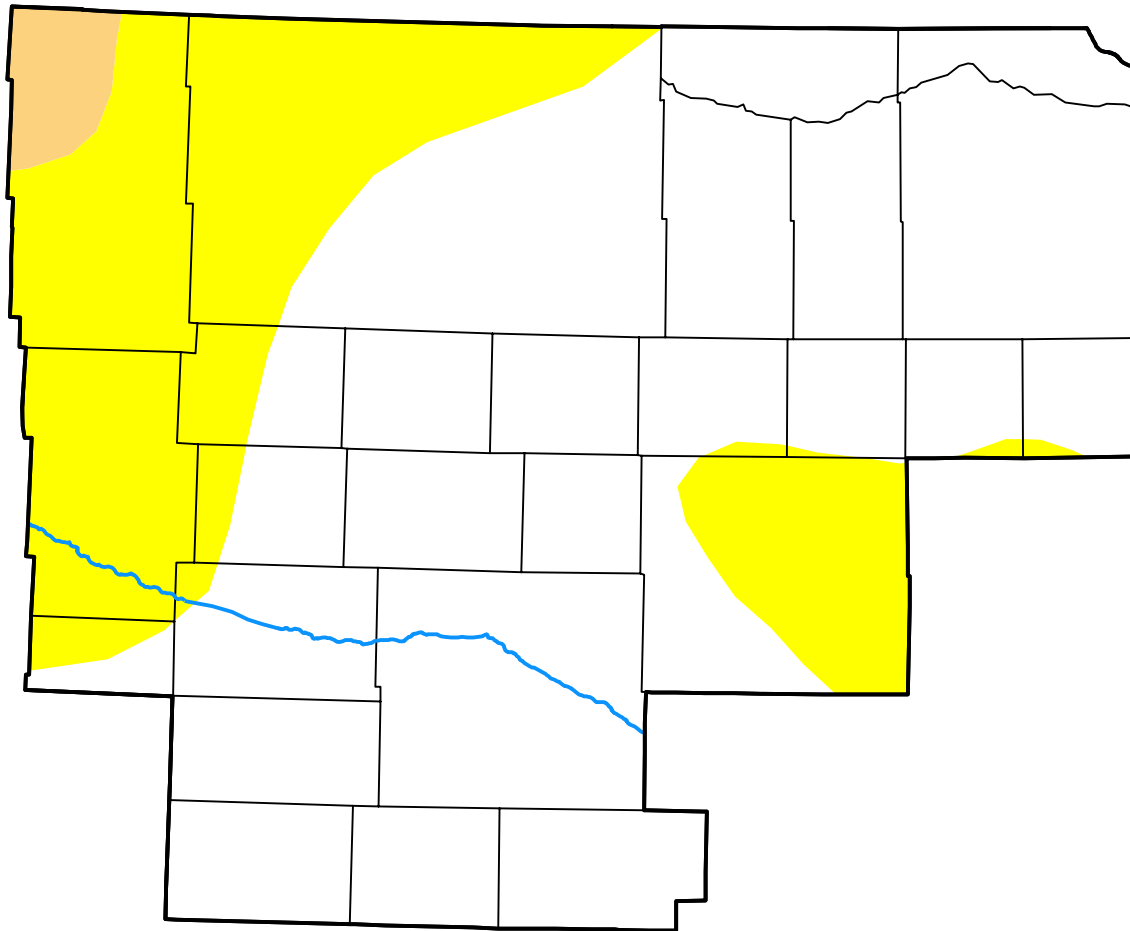

U.S. Drought Monitor

North Platte, NE WFO

July 26, 2016
 (Released Thursday, Jul. 28, 2016)
 Valid 8 a.m. EDT

Drought Conditions (Percent Area)

	None	D0-D4	D1-D4	D2-D4	D3-D4	D4
Current	70.47	29.53	1.82	0.00	0.00	0.00
Last Week <i>07-21-2016</i>	70.67	29.33	0.50	0.00	0.00	0.00
3 Months Ago <i>04-28-2016</i>	100.00	0.00	0.00	0.00	0.00	0.00
Start of Calendar Year <i>12-31-2015</i>	100.00	0.00	0.00	0.00	0.00	0.00
Start of Water Year <i>10-01-2015</i>	78.77	21.23	0.00	0.00	0.00	0.00
One Year Ago <i>07-30-2015</i>	94.15	5.85	0.00	0.00	0.00	0.00

Intensity:

- None
- D0 Abnormally Dry
- D1 Moderate Drought
- D2 Severe Drought
- D3 Extreme Drought
- D4 Exceptional Drought

The Drought Monitor focuses on broad-scale conditions. Local conditions may vary. For more information on the Drought Monitor, go to <https://droughtmonitor.unl.edu/About.aspx>