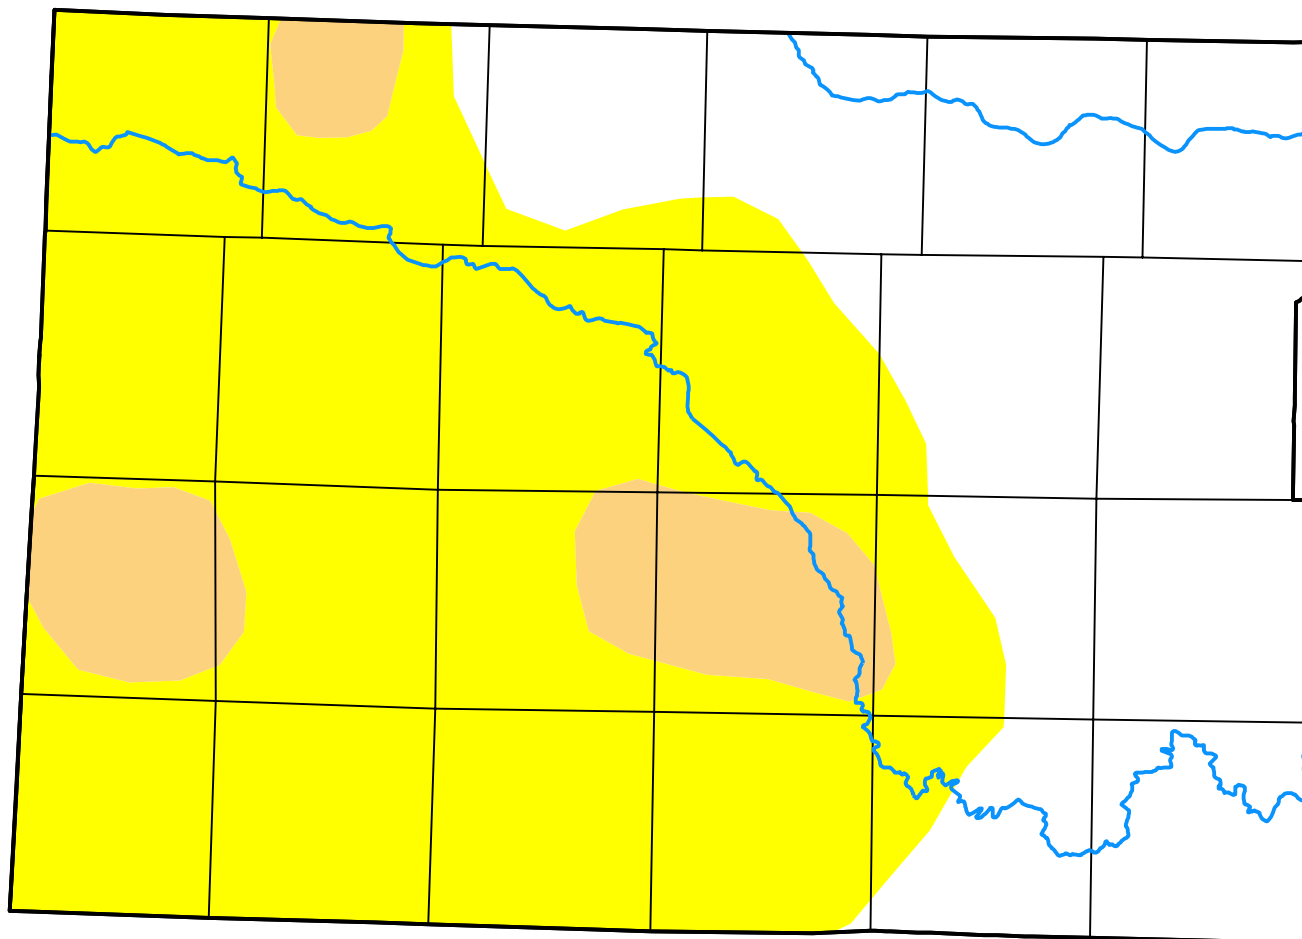

U.S. Drought Monitor Lubbock, TX WFO

July 26, 2016
(Released Thursday, Jul. 28, 2016)
Valid 8 a.m. EDT

Intensity:

-  None
-  D0 Abnormally Dry
-  D1 Moderate Drought
-  D2 Severe Drought
-  D3 Extreme Drought
-  D4 Exceptional Drought

The Drought Monitor focuses on broad-scale conditions. Local conditions may vary. For more information on the Drought Monitor, go to <https://droughtmonitor.unl.edu/About.aspx>

Author:

Brad Rippey
U.S. Department of Agriculture