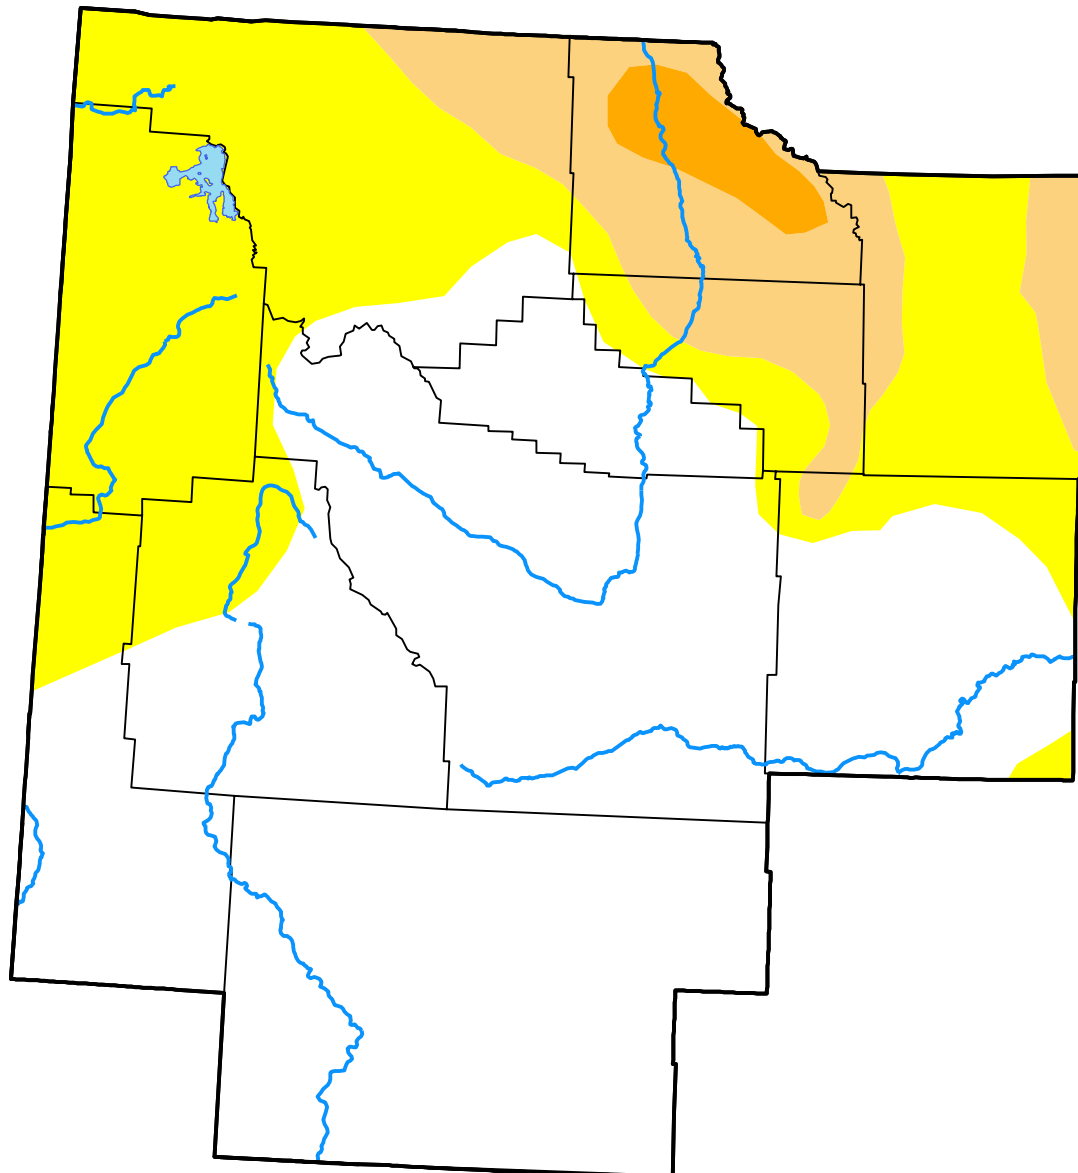

U.S. Drought Monitor Riverton, WY WFO

July 26, 2016
(Released Thursday, Jul. 28, 2016)
Valid 8 a.m. EDT

Intensity:

-  None
-  D0 Abnormally Dry
-  D1 Moderate Drought
-  D2 Severe Drought
-  D3 Extreme Drought
-  D4 Exceptional Drought

The Drought Monitor focuses on broad-scale conditions. Local conditions may vary. For more information on the Drought Monitor, go to <https://droughtmonitor.unl.edu/About.aspx>

Author:

Brad Rippey
U.S. Department of Agriculture