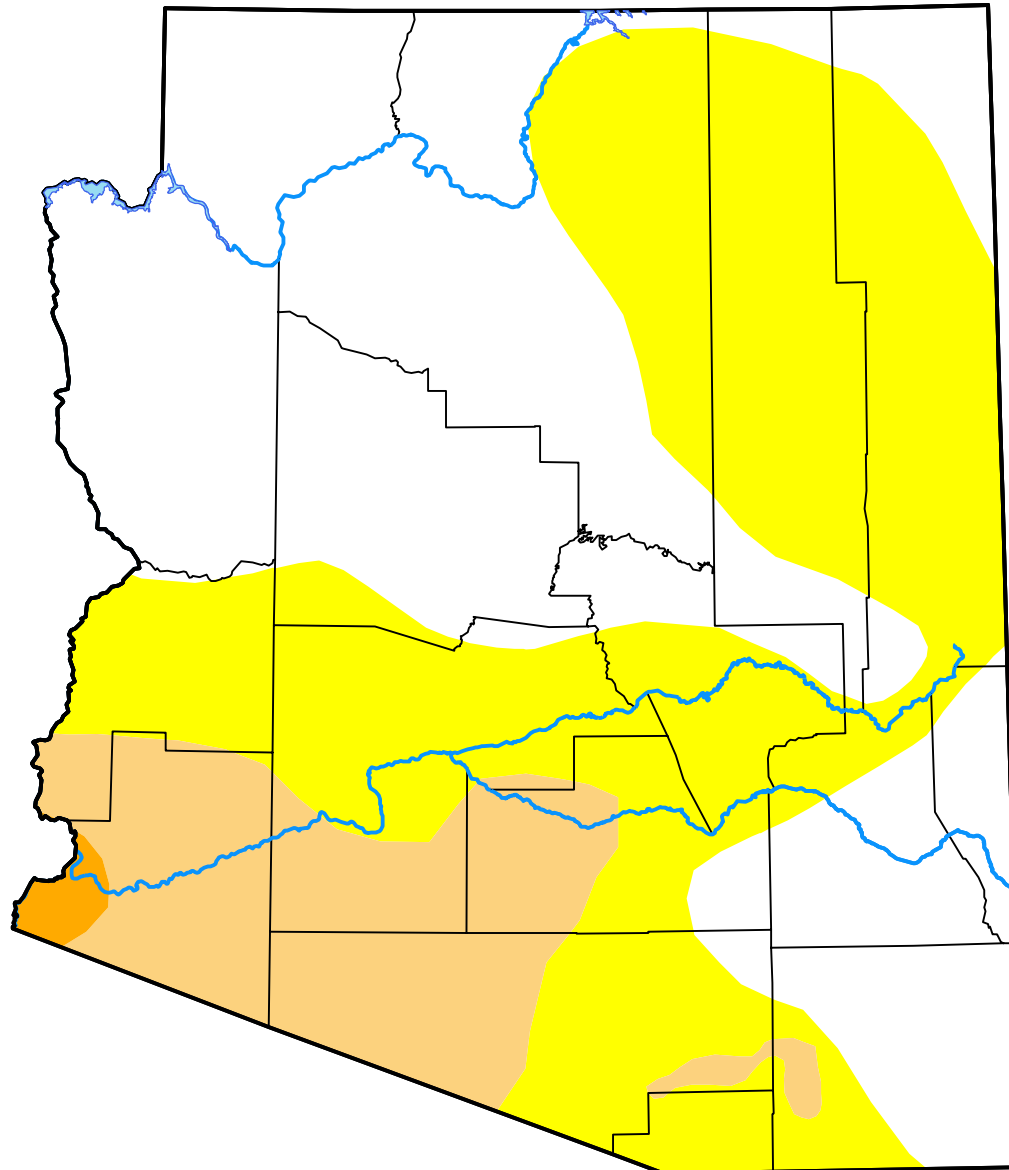

U.S. Drought Monitor Arizona

February 7, 2017
(Released Thursday, Feb. 9, 2017)
Valid 7 a.m. EST

Intensity:

-  None
-  D0 Abnormally Dry
-  D1 Moderate Drought
-  D2 Severe Drought
-  D3 Extreme Drought
-  D4 Exceptional Drought

The Drought Monitor focuses on broad-scale conditions. Local conditions may vary. For more information on the Drought Monitor, go to <https://droughtmonitor.unl.edu/About.aspx>

Author:

David Simeral
Western Regional Climate Center