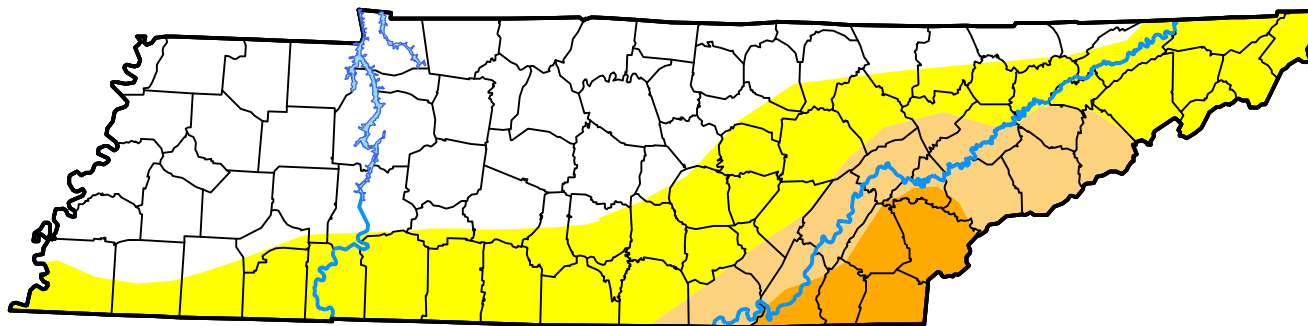

U.S. Drought Monitor Tennessee

February 7, 2017
(Released Thursday, Feb. 9, 2017)
Valid 7 a.m. EST

Intensity:

-  None
-  D0 Abnormally Dry
-  D1 Moderate Drought
-  D2 Severe Drought
-  D3 Extreme Drought
-  D4 Exceptional Drought

The Drought Monitor focuses on broad-scale conditions. Local conditions may vary. For more information on the Drought Monitor, go to <https://droughtmonitor.unl.edu/About.aspx>

Author:

David Simeral
Western Regional Climate Center