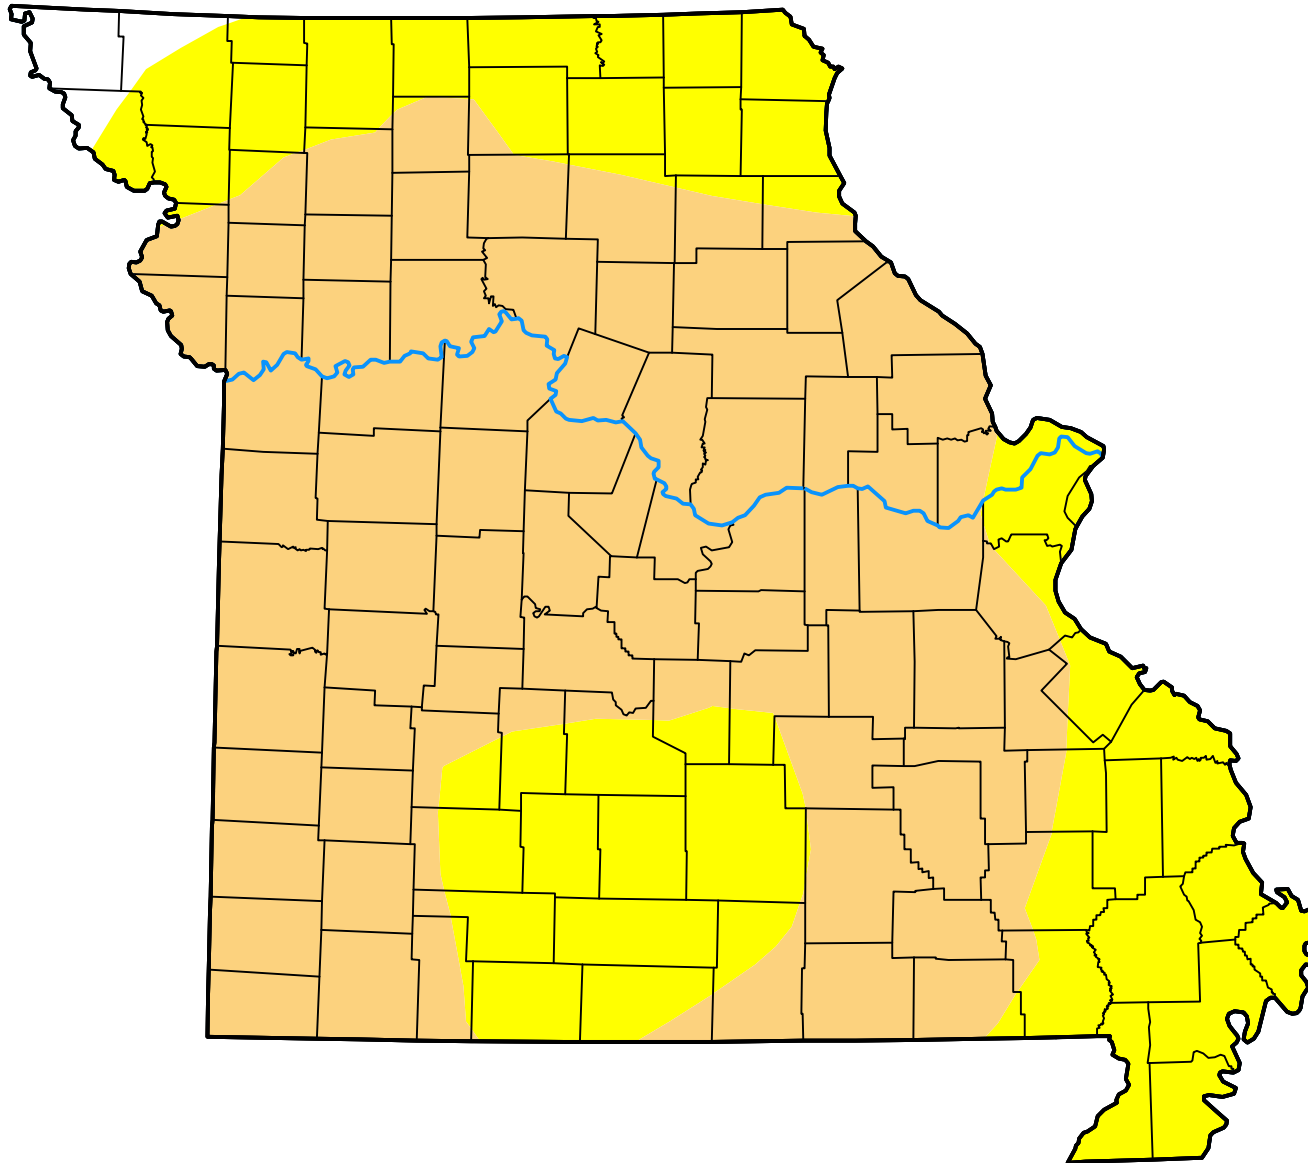

U.S. Drought Monitor

Missouri

February 28, 2017
(Released Thursday, Mar. 2, 2017)
Valid 7 a.m. EST

Intensity:

-  None
-  D0 Abnormally Dry
-  D1 Moderate Drought
-  D2 Severe Drought
-  D3 Extreme Drought
-  D4 Exceptional Drought

The Drought Monitor focuses on broad-scale conditions. Local conditions may vary. For more information on the Drought Monitor, go to <https://droughtmonitor.unl.edu/About.aspx>

Author:

Richard Heim
NCEI/NOAA