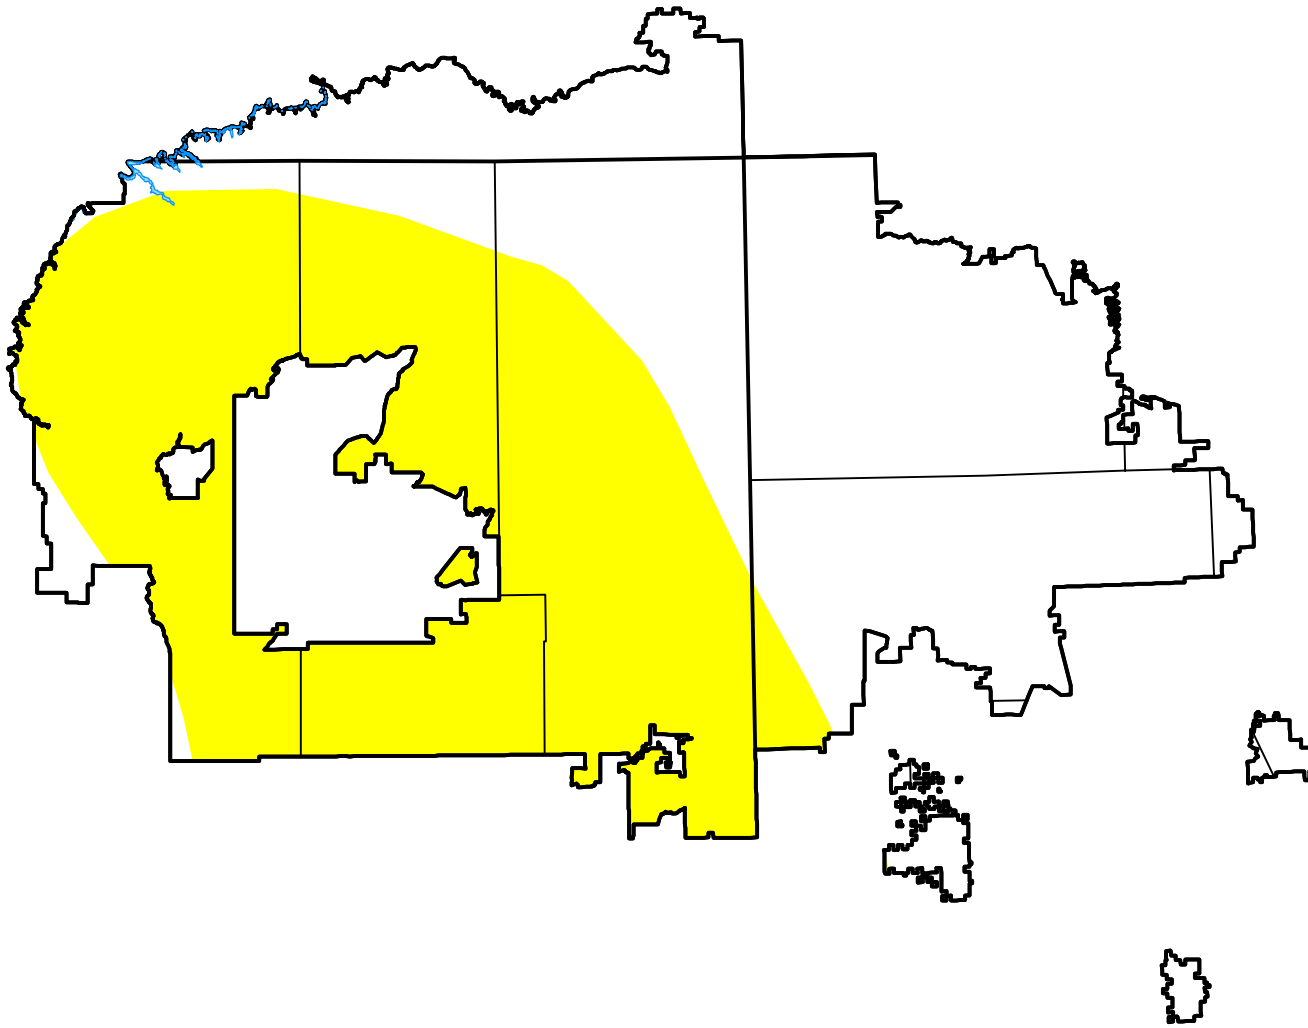

U.S. Drought Monitor

Navajo

February 28, 2017
(Released Thursday, Mar. 2, 2017)
Valid 7 a.m. EST

Intensity:

-  None
-  D0 Abnormally Dry
-  D1 Moderate Drought
-  D2 Severe Drought
-  D3 Extreme Drought
-  D4 Exceptional Drought

The Drought Monitor focuses on broad-scale conditions. Local conditions may vary. For more information on the Drought Monitor, go to <https://droughtmonitor.unl.edu/About.aspx>

Author:

Richard Heim
NCEI/NOAA