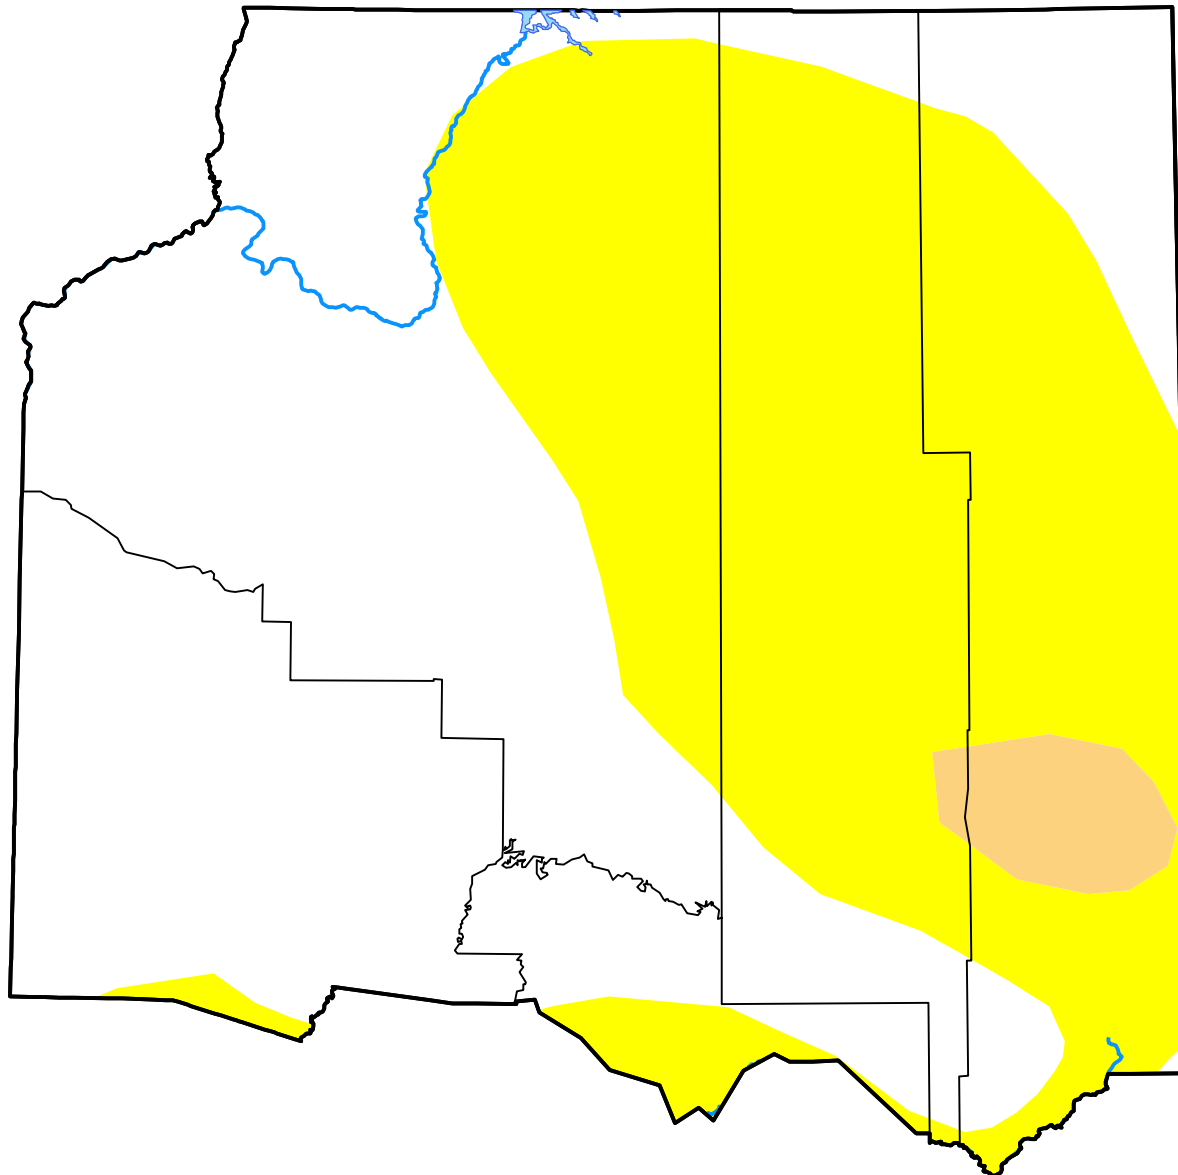

U.S. Drought Monitor Flagstaff, AZ WFO

February 28, 2017
(Released Thursday, Mar. 2, 2017)
Valid 7 a.m. EST

Intensity:

-  None
-  D0 Abnormally Dry
-  D1 Moderate Drought
-  D2 Severe Drought
-  D3 Extreme Drought
-  D4 Exceptional Drought

The Drought Monitor focuses on broad-scale conditions. Local conditions may vary. For more information on the Drought Monitor, go to <https://droughtmonitor.unl.edu/About.aspx>

Author:

Richard Heim
NCEI/NOAA