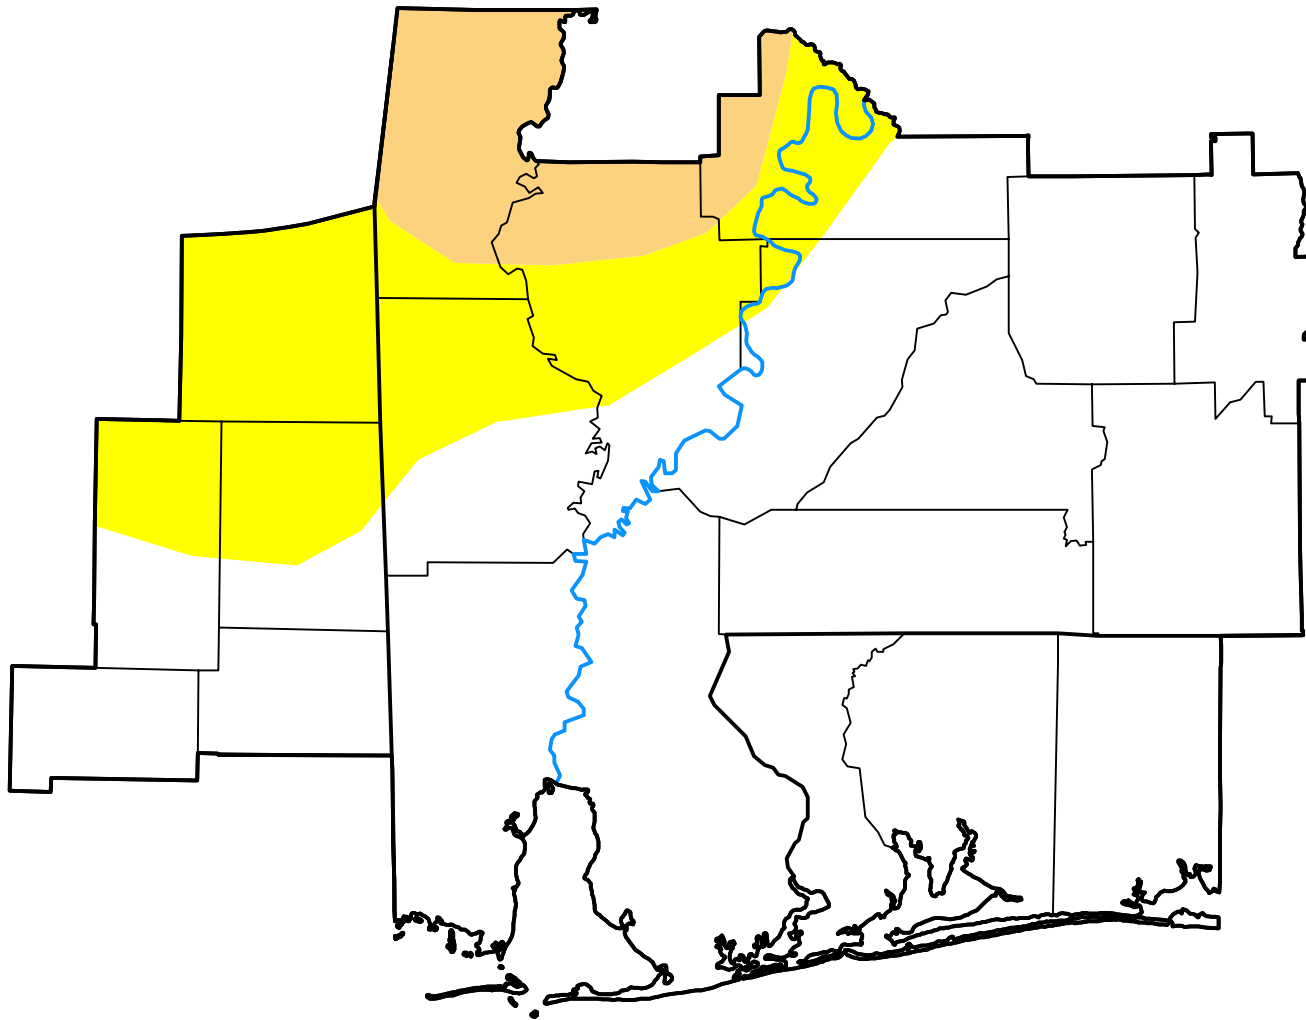

Mobile, AL/Pensacola, FL WFO

Intensity:

-  None
-  D0 Abnormally Dry
-  D1 Moderate Drought
-  D2 Severe Drought
-  D3 Extreme Drought
-  D4 Exceptional Drought

The Drought Monitor focuses on broad-scale conditions. Local conditions may vary. For more information on the Drought Monitor, go to <https://droughtmonitor.unl.edu/About.aspx>