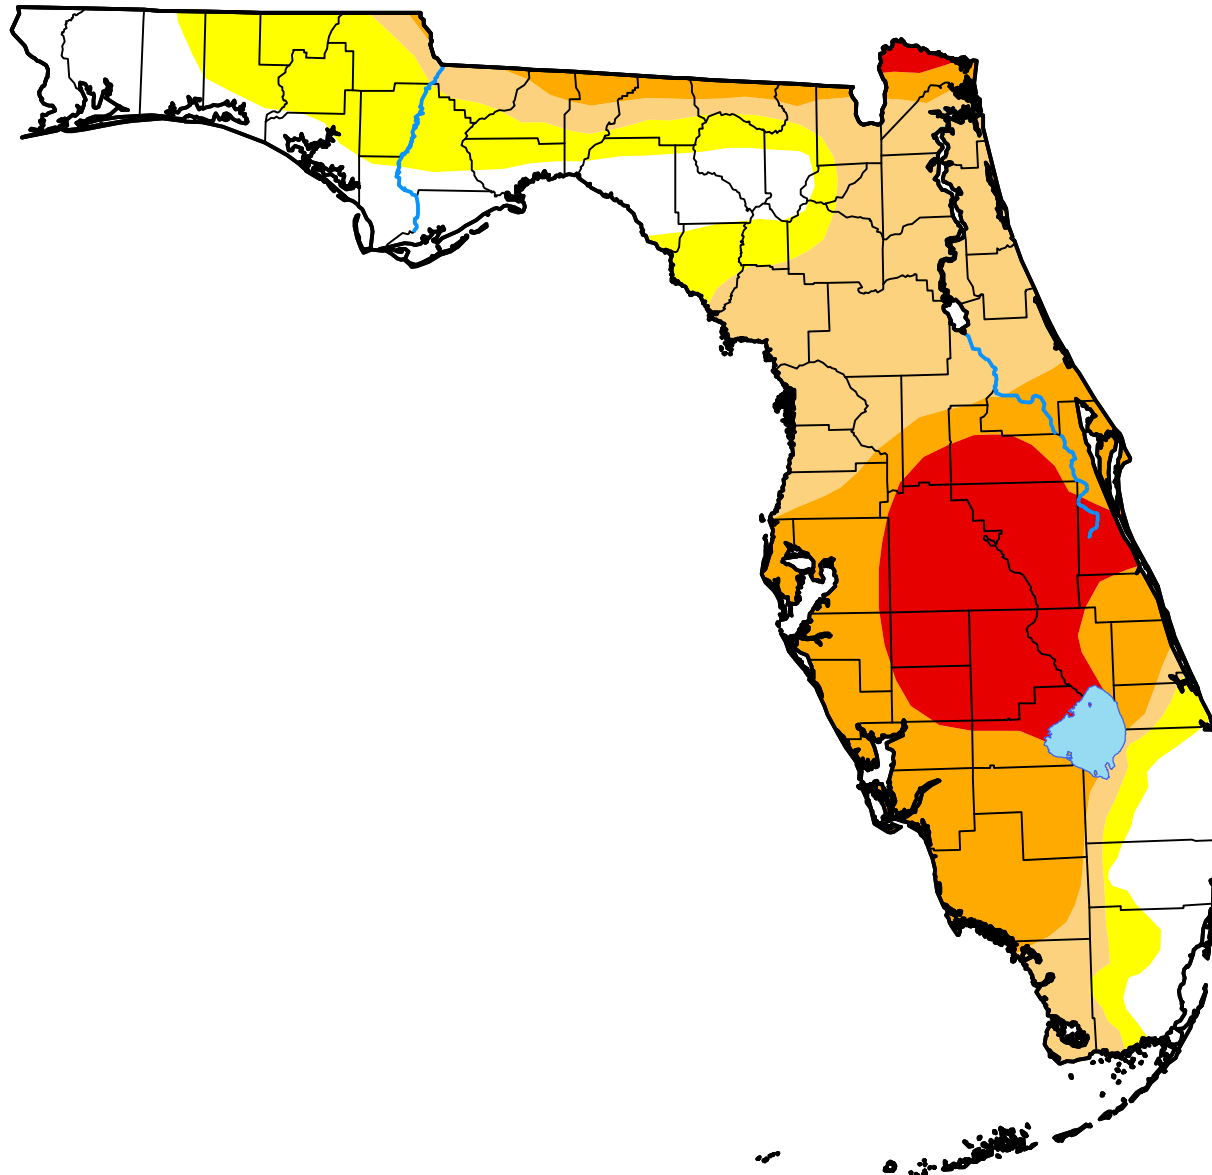

U.S. Drought Monitor Florida

May 16, 2017
(Released Thursday, May. 18, 2017)
Valid 8 a.m. EDT

Intensity:

-  None
-  D0 Abnormally Dry
-  D1 Moderate Drought
-  D2 Severe Drought
-  D3 Extreme Drought
-  D4 Exceptional Drought

The Drought Monitor focuses on broad-scale conditions. Local conditions may vary. For more information on the Drought Monitor, go to <https://droughtmonitor.unl.edu/About.aspx>

Author:

Brad Rippey
U.S. Department of Agriculture