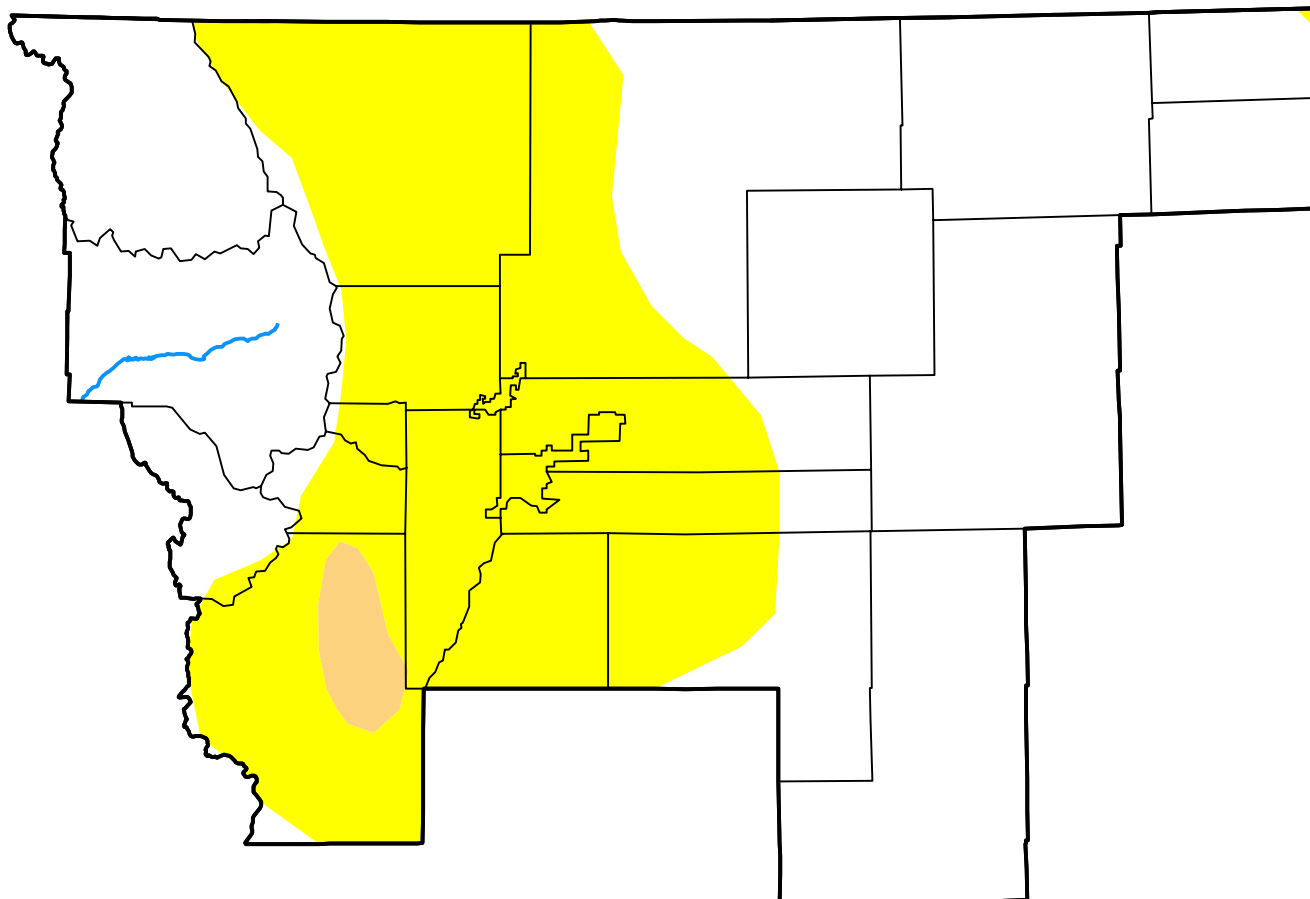

U.S. Drought Monitor Boulder, CO WFO

May 16, 2017
(Released Thursday, May. 18, 2017)
Valid 8 a.m. EDT

Intensity:

-  None
-  D0 Abnormally Dry
-  D1 Moderate Drought
-  D2 Severe Drought
-  D3 Extreme Drought
-  D4 Exceptional Drought

The Drought Monitor focuses on broad-scale conditions. Local conditions may vary. For more information on the Drought Monitor, go to <https://droughtmonitor.unl.edu/About.aspx>

Author:

Brad Rippey
U.S. Department of Agriculture