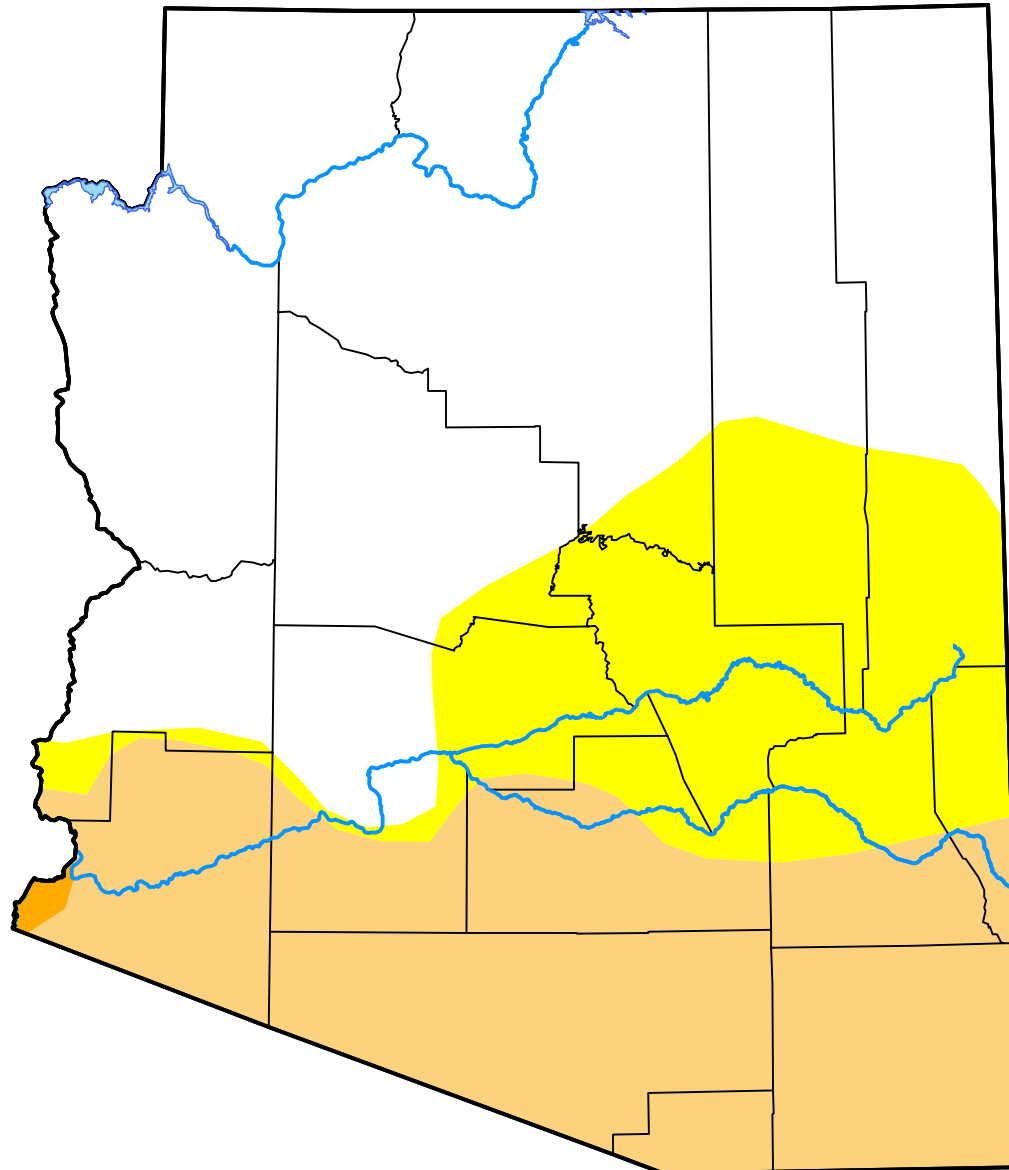

U.S. Drought Monitor

Arizona

May 23, 2017
(Released Thursday, May. 25, 2017)
Valid 8 a.m. EDT

Intensity:

-  None
-  D0 Abnormally Dry
-  D1 Moderate Drought
-  D2 Severe Drought
-  D3 Extreme Drought
-  D4 Exceptional Drought

The Drought Monitor focuses on broad-scale conditions. Local conditions may vary. For more information on the Drought Monitor, go to <https://droughtmonitor.unl.edu/About.aspx>

Author:

Brad Rippey
U.S. Department of Agriculture