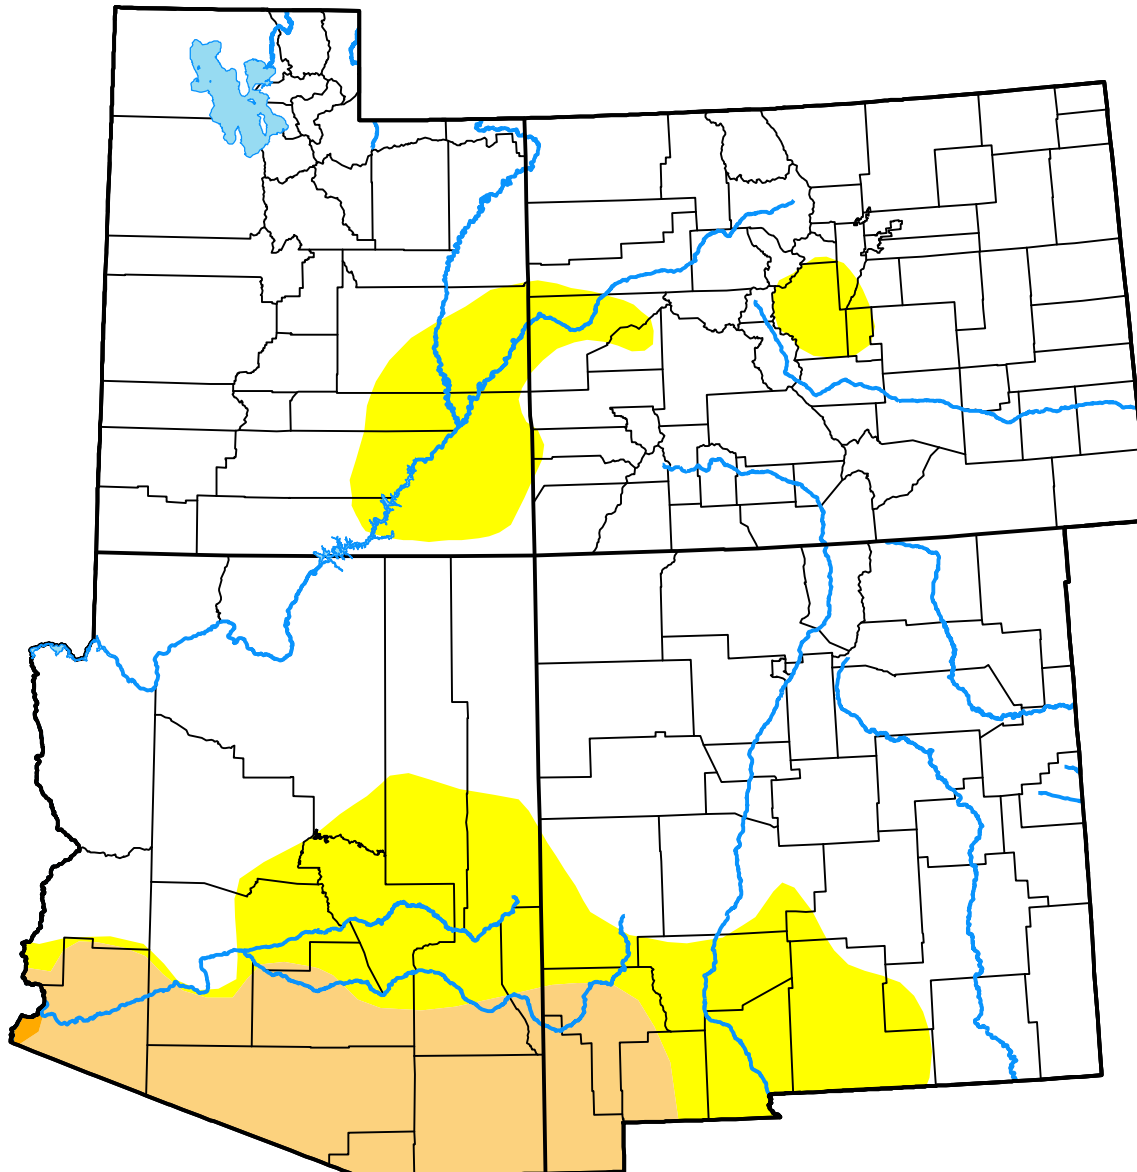

# U.S. Drought Monitor Four Corners (States)

May 23, 2017  
(Released Thursday, May. 25, 2017)  
Valid 8 a.m. EDT

### Intensity:

-  None
-  D0 Abnormally Dry
-  D1 Moderate Drought
-  D2 Severe Drought
-  D3 Extreme Drought
-  D4 Exceptional Drought

*The Drought Monitor focuses on broad-scale conditions. Local conditions may vary. For more information on the Drought Monitor, go to <https://droughtmonitor.unl.edu/About.aspx>*