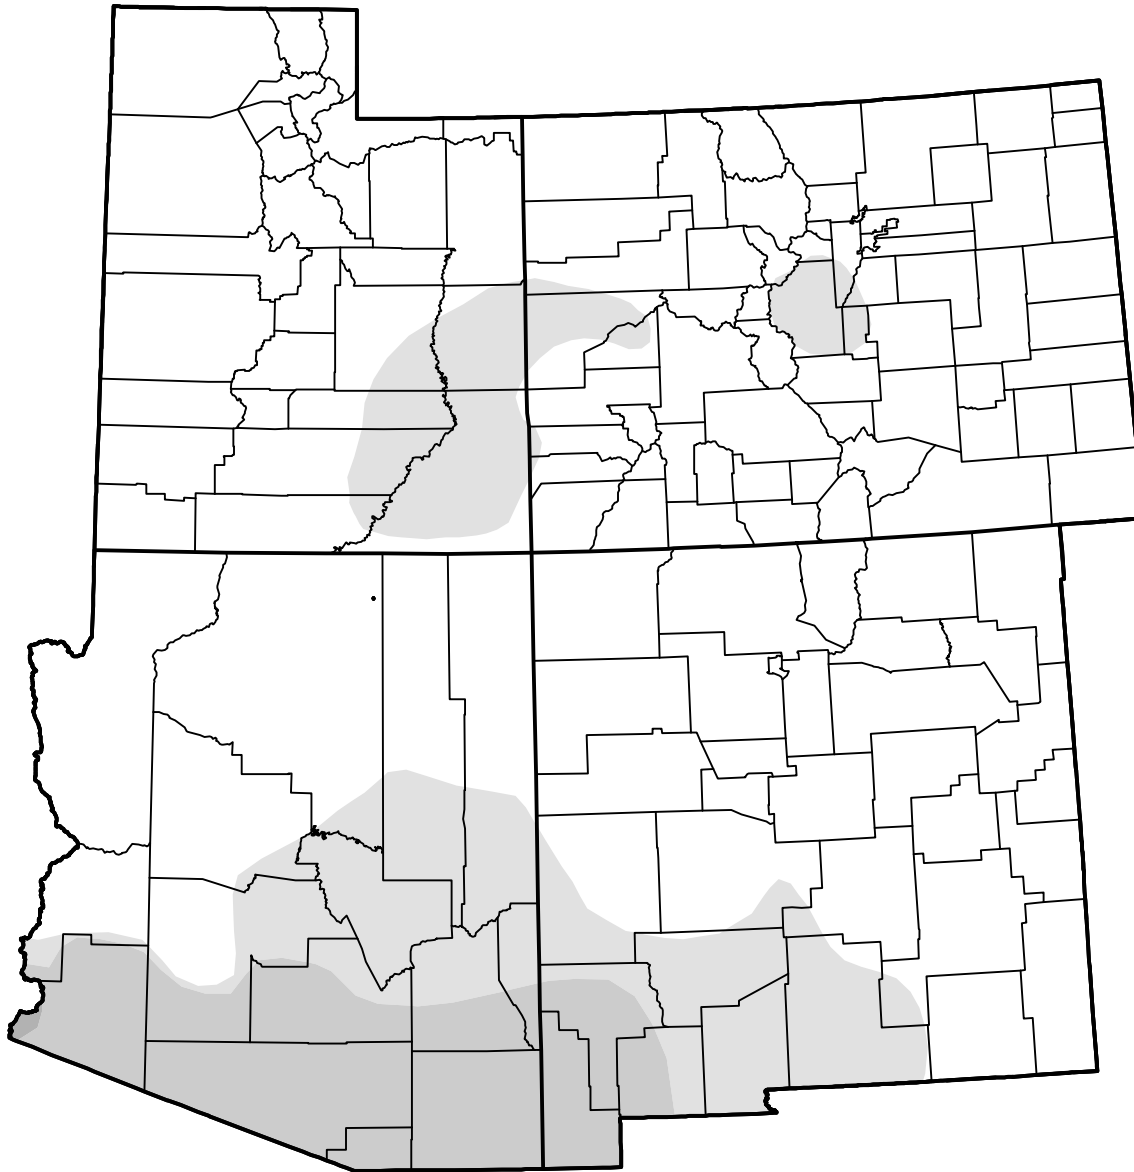

U.S. Drought Monitor

Four Corners (States)

May 23, 2017
 (Released Thursday, May. 25, 2017)
 Valid 8 a.m. EDT

Drought Conditions (Percent Area)

	None	D0-D4	D1-D4	D2-D4	D3-D4	D4
Current	75.62	24.38	9.35	0.06	0.00	0.00
Last Week <i>05-16-2017</i>	73.81	26.19	9.45	0.06	0.00	0.00
3 Months Ago <i>02-21-2017</i>	66.04	33.96	13.80	0.57	0.00	0.00
Start of Calendar Year <i>01-03-2017</i>	46.78	53.22	19.65	1.69	0.00	0.00
Start of Water Year <i>09-27-2016</i>	42.64	57.36	16.56	1.61	0.00	0.00
One Year Ago <i>05-24-2016</i>	35.46	64.54	28.31	0.31	0.00	0.00

Intensity:

The Drought Monitor focuses on broad-scale conditions. Local conditions may vary. For more information on the Drought Monitor, go to <https://droughtmonitor.unl.edu/About.aspx>

Author:

Brad Rippey
 U.S. Department of Agriculture