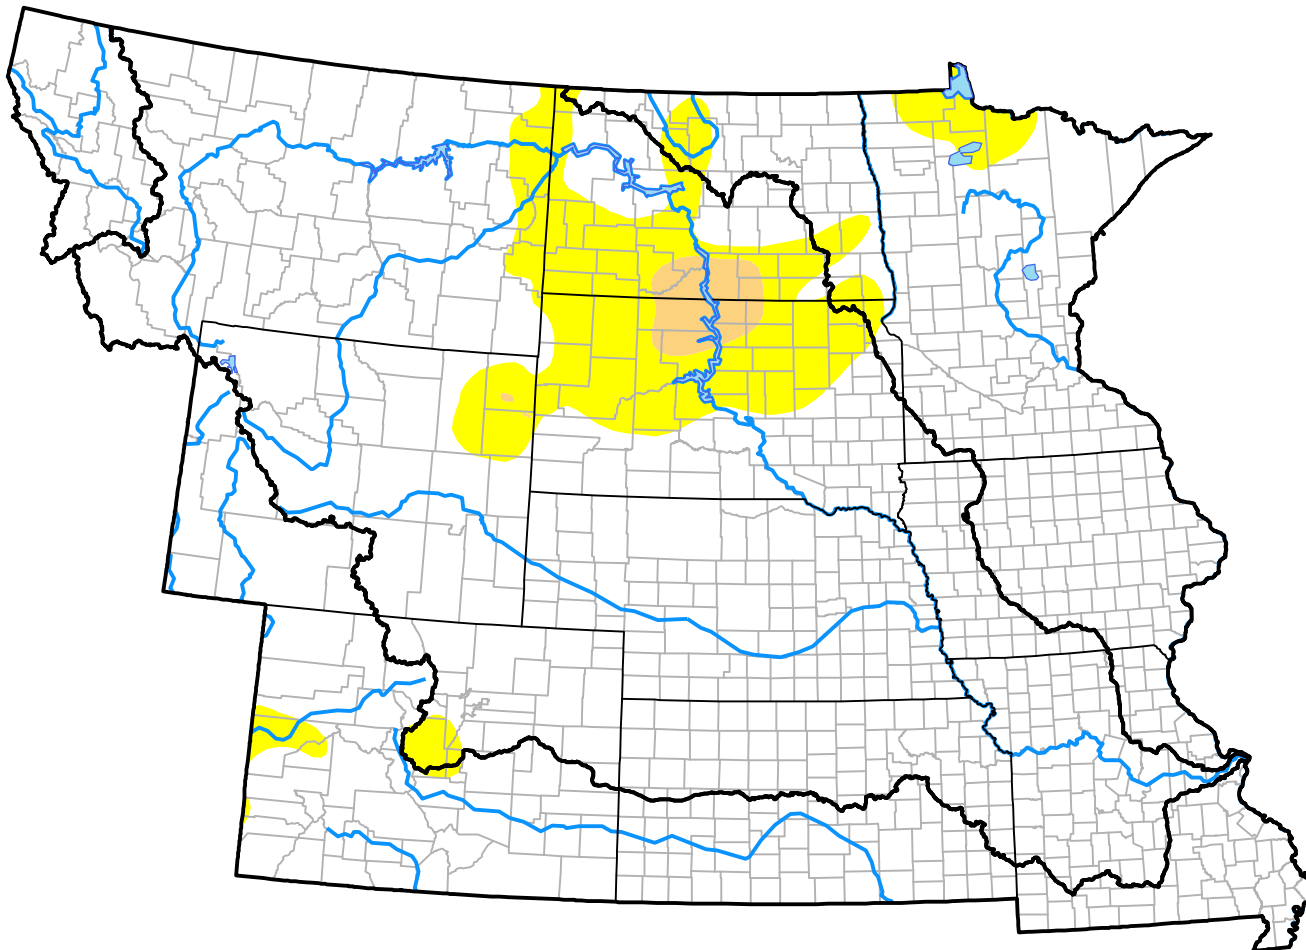

# U.S. Drought Monitor

## Missouri River Basin RDEWS

May 23, 2017  
(Released Thursday, May. 25, 2017)  
Valid 8 a.m. EDT

### Intensity:

-  None
-  D0 Abnormally Dry
-  D1 Moderate Drought
-  D2 Severe Drought
-  D3 Extreme Drought
-  D4 Exceptional Drought

*The Drought Monitor focuses on broad-scale conditions. Local conditions may vary. For more information on the Drought Monitor, go to <https://droughtmonitor.unl.edu/About.aspx>*