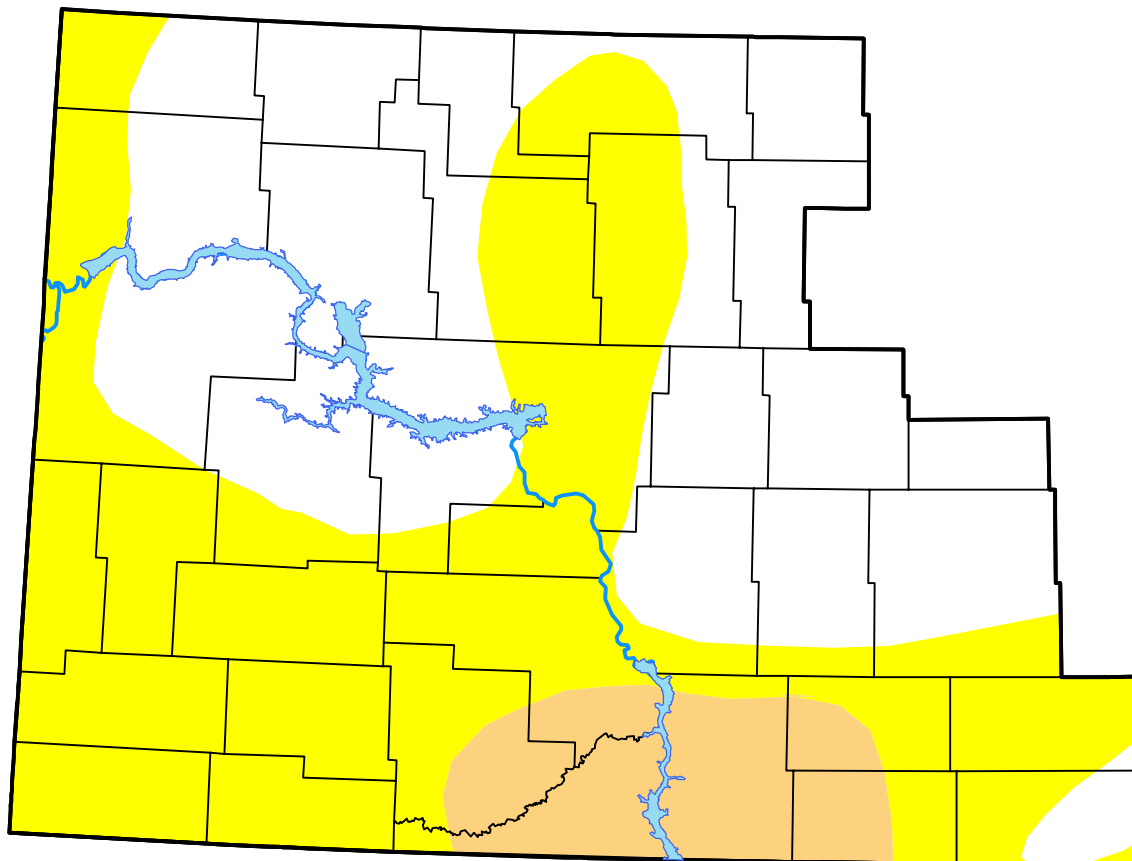

U.S. Drought Monitor

Bismarck, ND WFO

May 23, 2017
 (Released Thursday, May. 25, 2017)
 Valid 8 a.m. EDT

Drought Conditions (Percent Area)

	None	D0	D1	D2	D3	D4
Current	45.63	45.59	8.78	0.00	0.00	0.00
Last Week <i>05-18-2017</i>	57.69	42.31	0.00	0.00	0.00	0.00
3 Months Ago <i>02-23-2017</i>	91.45	8.55	0.00	0.00	0.00	0.00
Start of Calendar Year <i>01-05-2017</i>	91.53	8.47	0.00	0.00	0.00	0.00
Start of Water Year <i>09-29-2016</i>	95.91	3.54	0.55	0.00	0.00	0.00
One Year Ago <i>05-26-2016</i>	78.71	21.29	0.00	0.00	0.00	0.00

Intensity:

- None
- D0 Abnormally Dry
- D1 Moderate Drought
- D2 Severe Drought
- D3 Extreme Drought
- D4 Exceptional Drought

The Drought Monitor focuses on broad-scale conditions. Local conditions may vary. For more information on the Drought Monitor, go to <https://droughtmonitor.unl.edu/About.aspx>