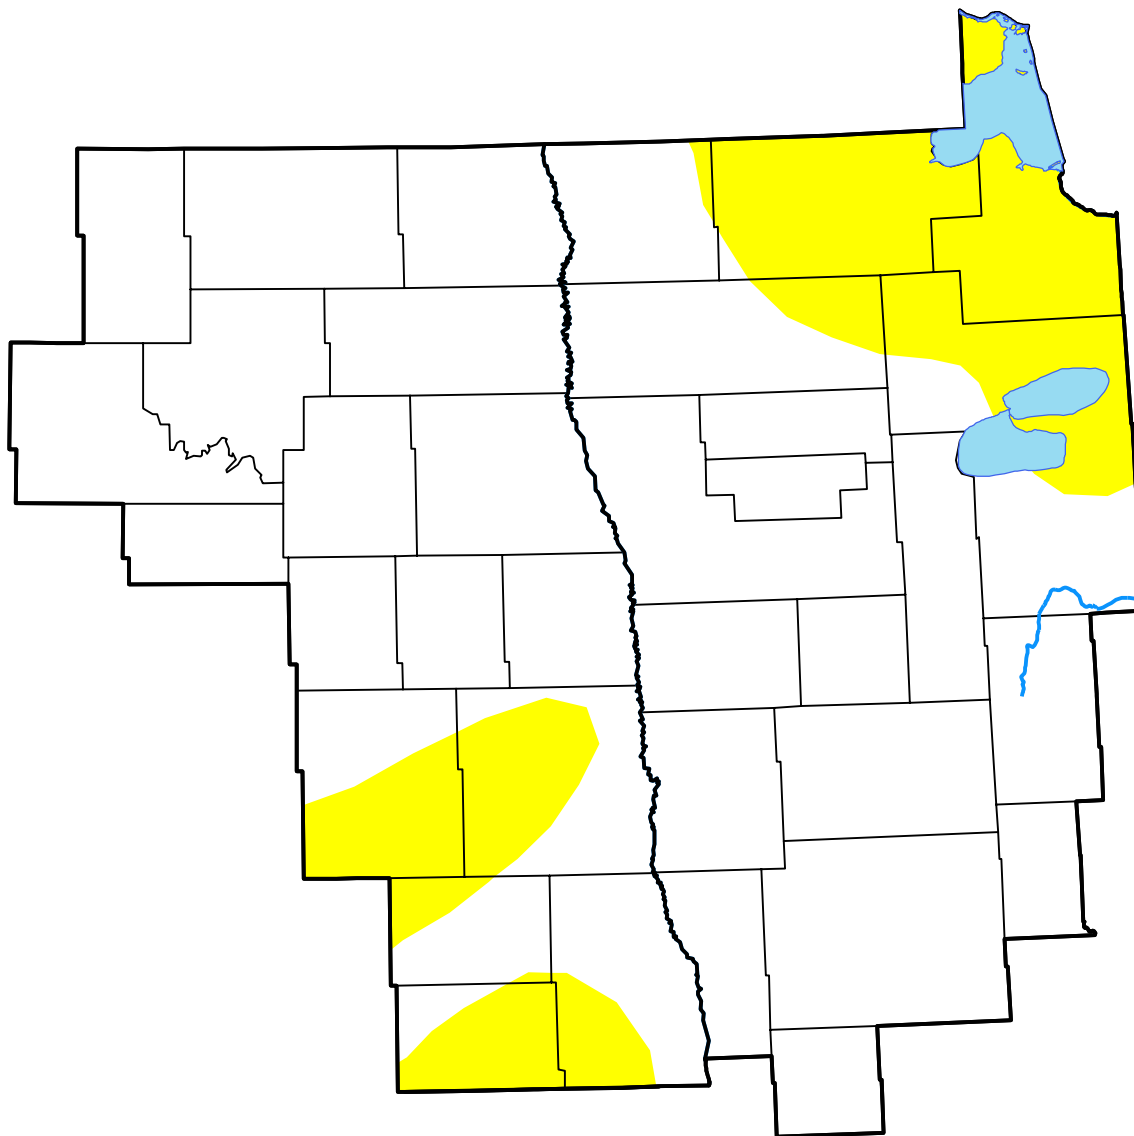

U.S. Drought Monitor

Grand Forks, ND WFO

May 23, 2017
 (Released Thursday, May. 25, 2017)

Valid 8 a.m. EDT

Drought Conditions (Percent Area)

	None	D0	D1	D2	D3	D4
Current	80.18	19.82	0.00	0.00	0.00	0.00
Last Week <i>05-18-2017</i>	90.58	9.42	0.00	0.00	0.00	0.00
3 Months Ago <i>02-23-2017</i>	100.00	0.00	0.00	0.00	0.00	0.00
Start of Calendar Year <i>01-05-2017</i>	100.00	0.00	0.00	0.00	0.00	0.00
Start of Water Year <i>09-29-2016</i>	99.44	0.56	0.00	0.00	0.00	0.00
One Year Ago <i>05-26-2016</i>	57.70	42.30	0.00	0.00	0.00	0.00

Intensity:

- None
- D0 Abnormally Dry
- D1 Moderate Drought
- D2 Severe Drought
- D3 Extreme Drought
- D4 Exceptional Drought

The Drought Monitor focuses on broad-scale conditions. Local conditions may vary. For more information on the Drought Monitor, go to <https://droughtmonitor.unl.edu/About.aspx>