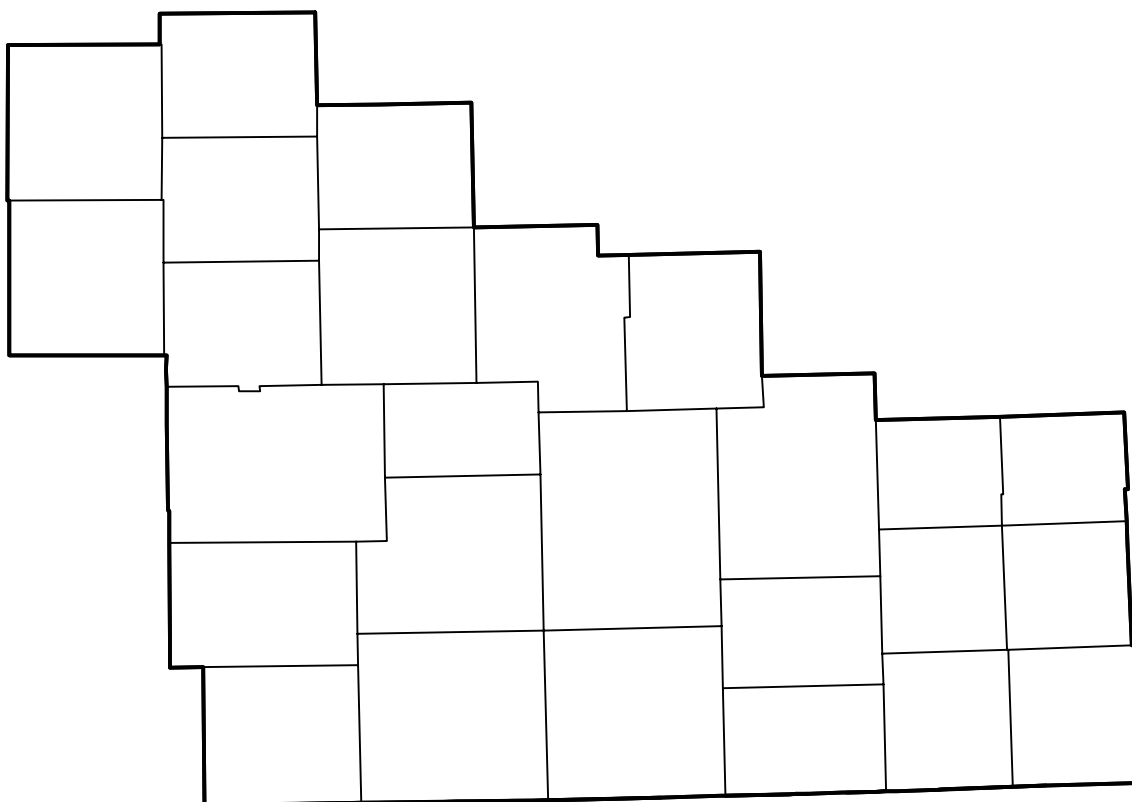

U.S. Drought Monitor Wichita, KS WFO

May 23, 2017
(Released Thursday, May. 25, 2017)

Valid 8 a.m. EDT

Drought Conditions (Percent Area)

	None	D0-D4	D1-D4	D2-D4	D3-D4	D4
Current	100.00	0.00	0.00	0.00	0.00	0.00
Last Week <i>05-18-2017</i>	100.00	0.00	0.00	0.00	0.00	0.00
3 Months Ago <i>02-23-2017</i>	63.33	36.67	0.00	0.00	0.00	0.00
Start of Calendar Year <i>01-05-2017</i>	13.77	86.23	0.46	0.00	0.00	0.00
Start of Water Year <i>09-29-2016</i>	100.00	0.00	0.00	0.00	0.00	0.00
One Year Ago <i>05-26-2016</i>	100.00	0.00	0.00	0.00	0.00	0.00

Intensity:

The Drought Monitor focuses on broad-scale conditions. Local conditions may vary. For more information on the Drought Monitor, go to <https://droughtmonitor.unl.edu/About.aspx>

Author:

Brad Rippey
U.S. Department of Agriculture