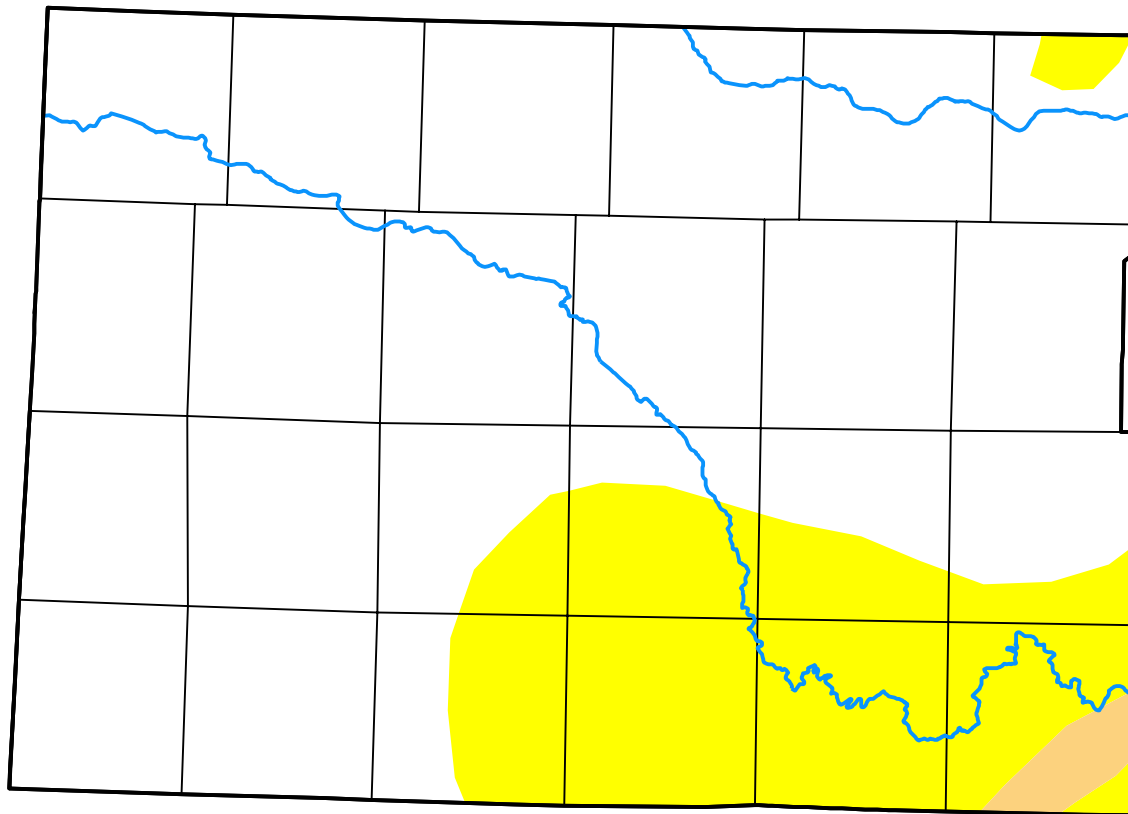

U.S. Drought Monitor Lubbock, TX WFO

May 23, 2017
(Released Thursday, May. 25, 2017)
Valid 8 a.m. EDT

Drought Conditions (Percent Area)

	None	D0	D1	D2	D3	D4
Current	77.75	21.15	1.10	0.00	0.00	0.00
Last Week <i>05-18-2017</i>	77.67	20.90	1.43	0.00	0.00	0.00
3 Months Ago <i>02-23-2017</i>	97.81	2.19	0.00	0.00	0.00	0.00
Start of Calendar Year <i>01-05-2017</i>	97.85	2.15	0.00	0.00	0.00	0.00
Start of Water Year <i>09-29-2016</i>	92.96	5.86	1.18	0.00	0.00	0.00
One Year Ago <i>05-26-2016</i>	95.72	4.28	0.00	0.00	0.00	0.00

Intensity:

- None
- D0 Abnormally Dry
- D1 Moderate Drought
- D2 Severe Drought
- D3 Extreme Drought
- D4 Exceptional Drought

The Drought Monitor focuses on broad-scale conditions. Local conditions may vary. For more information on the Drought Monitor, go to <https://droughtmonitor.unl.edu/About.aspx>