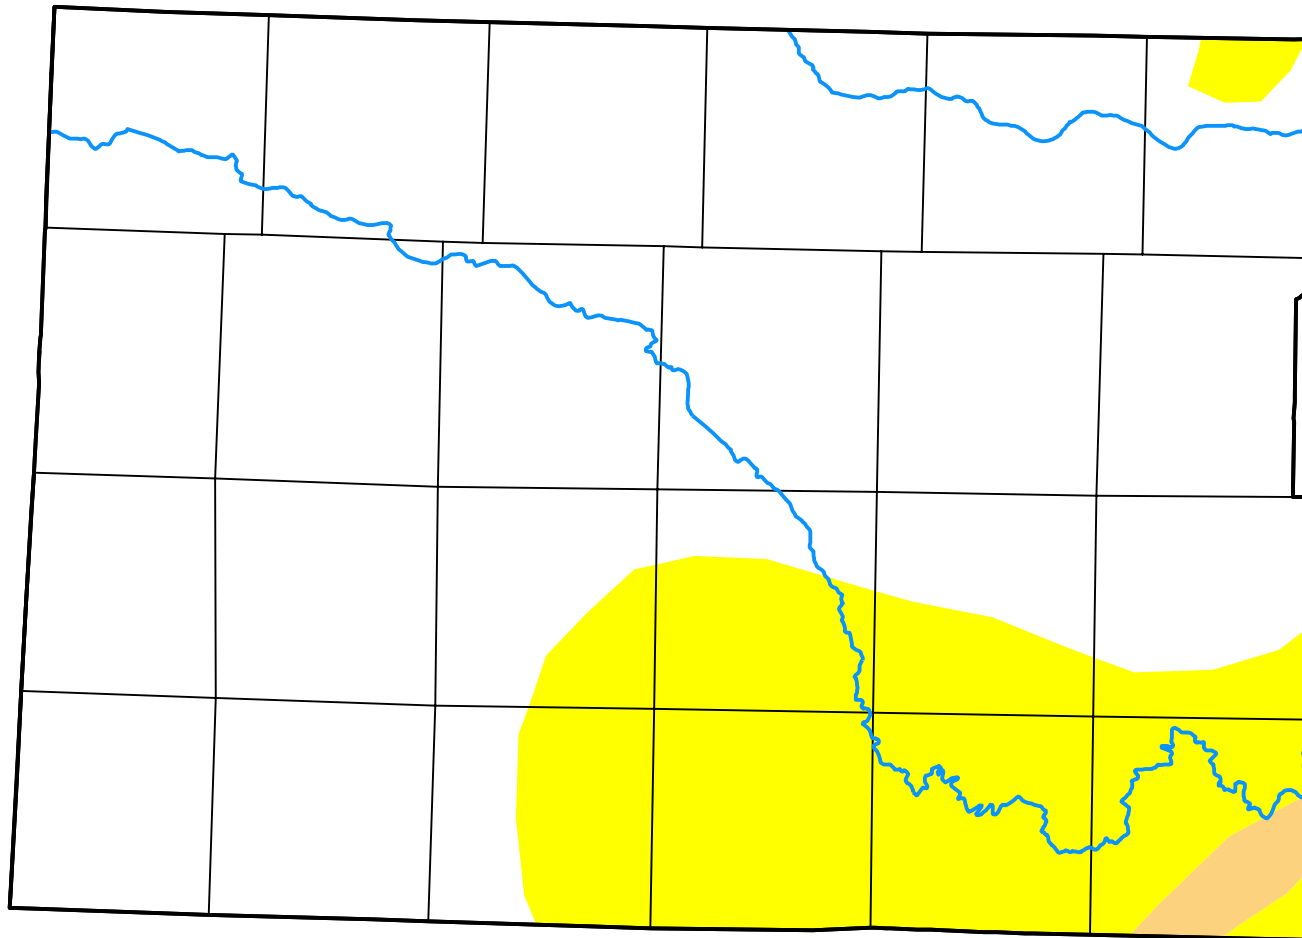

U.S. Drought Monitor Lubbock, TX WFO

May 23, 2017
(Released Thursday, May. 25, 2017)
Valid 8 a.m. EDT

Intensity:

-  None
-  D0 Abnormally Dry
-  D1 Moderate Drought
-  D2 Severe Drought
-  D3 Extreme Drought
-  D4 Exceptional Drought

The Drought Monitor focuses on broad-scale conditions. Local conditions may vary. For more information on the Drought Monitor, go to <https://droughtmonitor.unl.edu/About.aspx>

Author:

Brad Rippey
U.S. Department of Agriculture