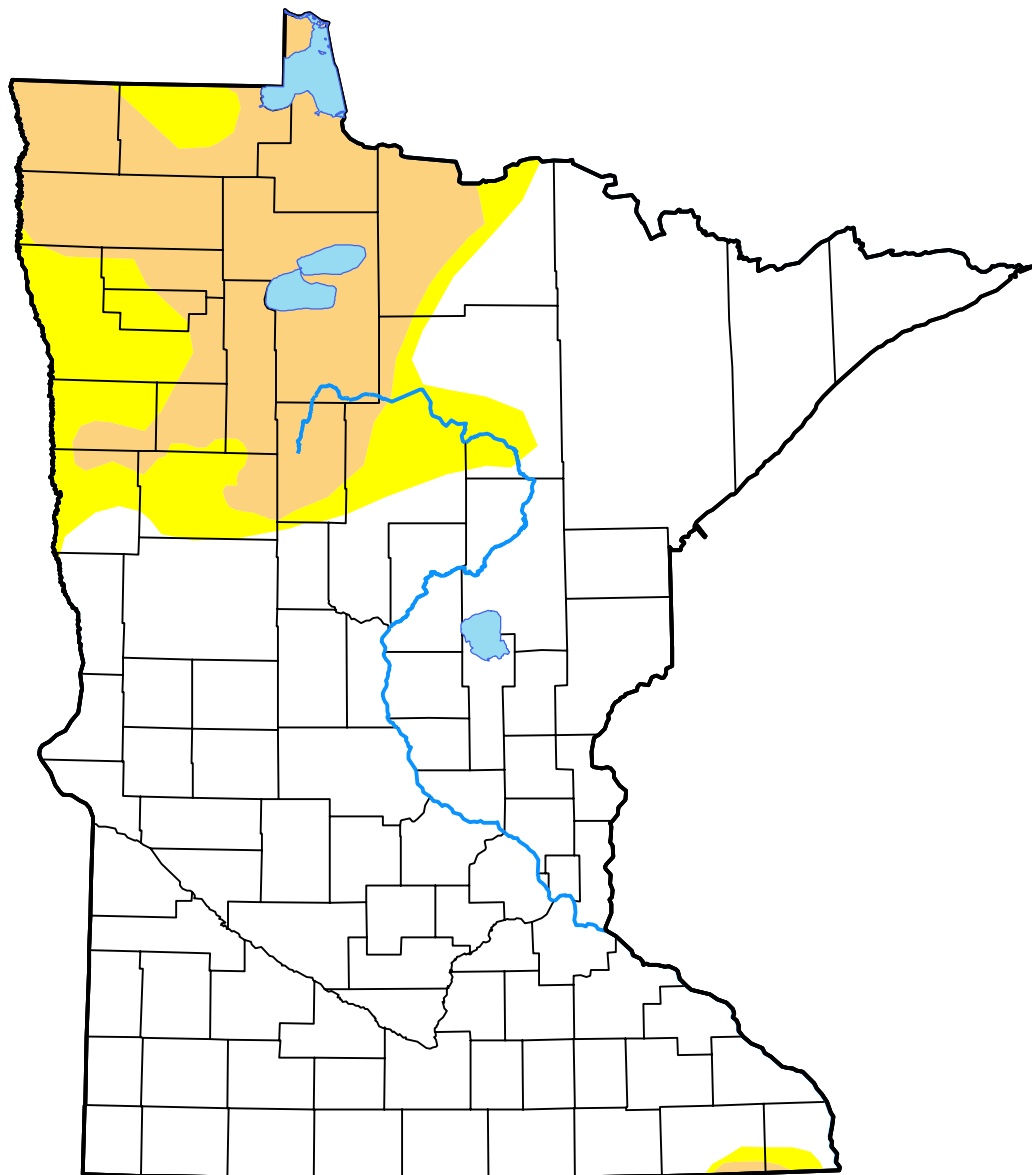

# U.S. Drought Monitor

# Minnesota

**August 29, 2017**  
(Released Thursday, Aug. 31, 2017)  
Valid 8 a.m. EDT

### Intensity:

-  None
-  D0 Abnormally Dry
-  D1 Moderate Drought
-  D2 Severe Drought
-  D3 Extreme Drought
-  D4 Exceptional Drought

*The Drought Monitor focuses on broad-scale conditions. Local conditions may vary. For more information on the Drought Monitor, go to <https://droughtmonitor.unl.edu/About.aspx>*