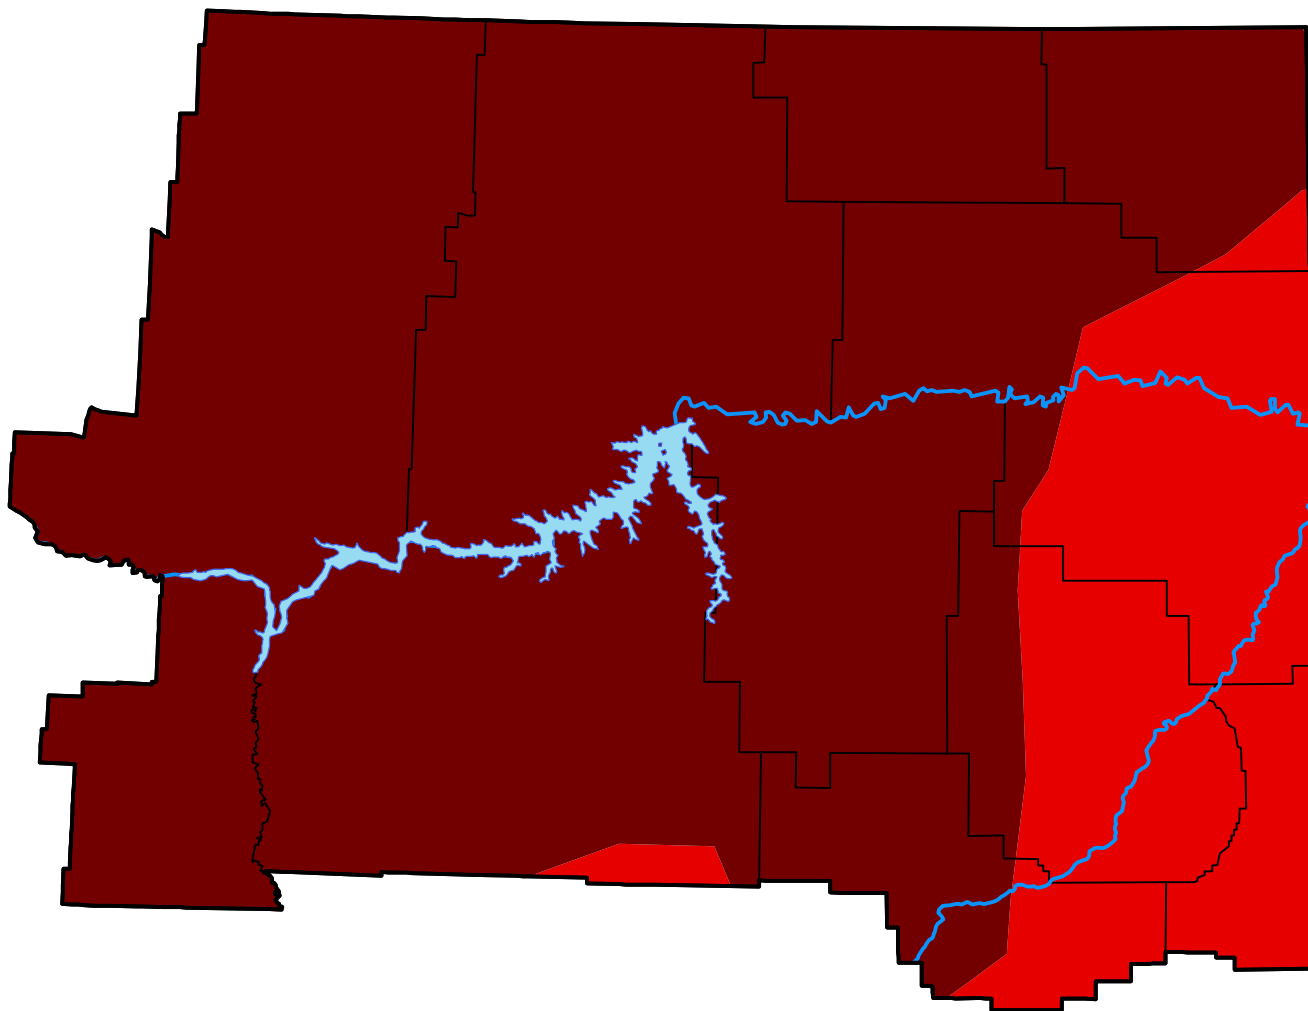

U.S. Drought Monitor Glasgow, MT WFO

August 29, 2017
(Released Thursday, Aug. 31, 2017)
Valid 8 a.m. EDT

Intensity:

-  None
-  D0 Abnormally Dry
-  D1 Moderate Drought
-  D2 Severe Drought
-  D3 Extreme Drought
-  D4 Exceptional Drought

The Drought Monitor focuses on broad-scale conditions. Local conditions may vary. For more information on the Drought Monitor, go to <https://droughtmonitor.unl.edu/About.aspx>

Author:

Chris Fenimore
NCEI/NESDIS/NOAA