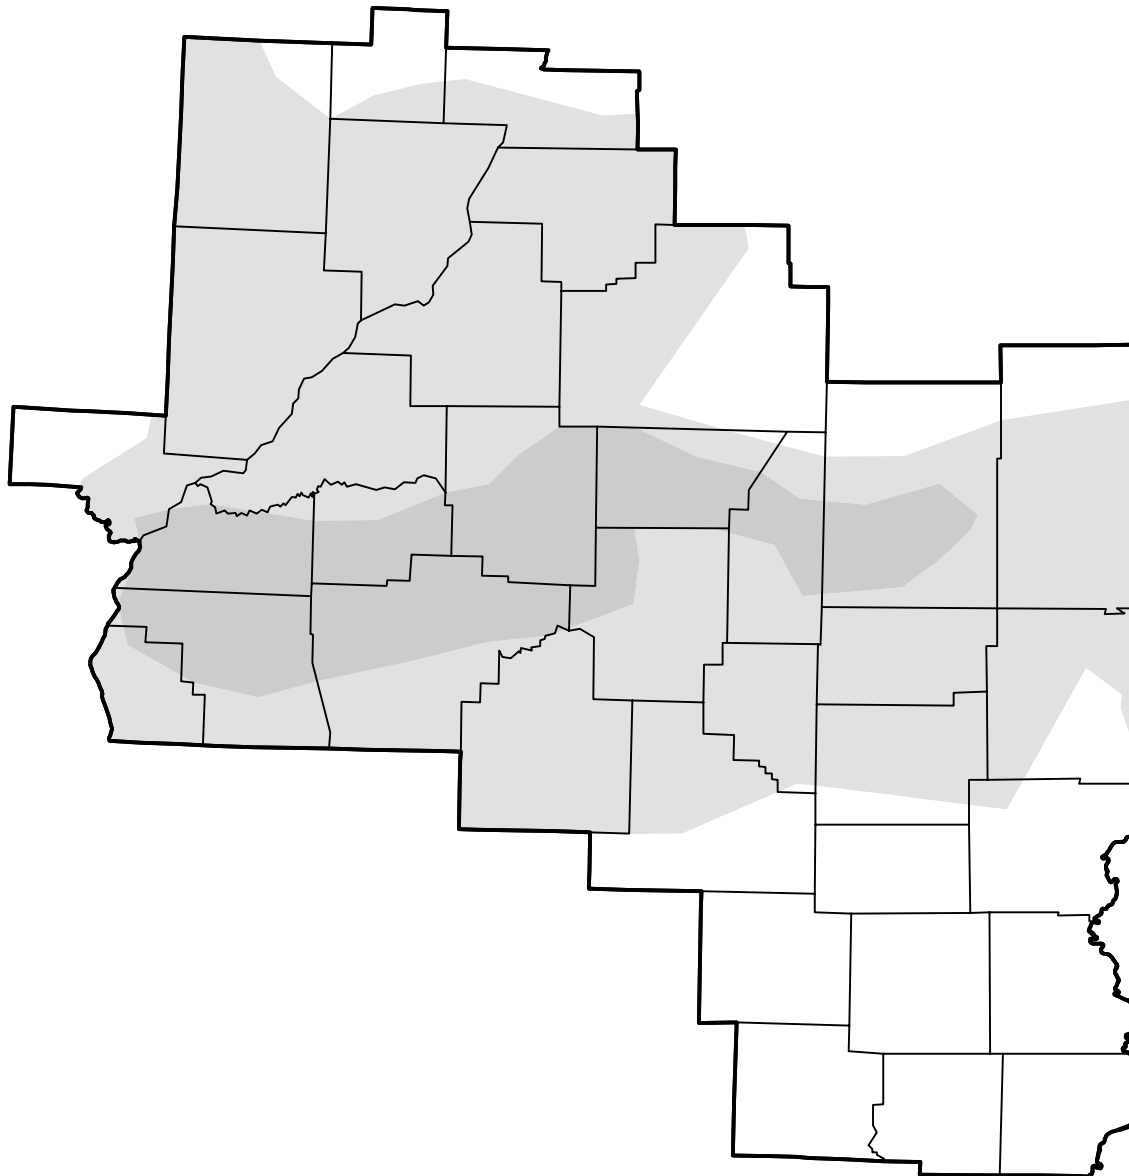

# U.S. Drought Monitor Lincoln, IL WFO

**August 29, 2017**  
(Released Thursday, Aug. 31, 2017)  
Valid 8 a.m. EDT

### Intensity:

-  None
-  D0 Abnormally Dry
-  D1 Moderate Drought
-  D2 Severe Drought
-  D3 Extreme Drought
-  D4 Exceptional Drought

*The Drought Monitor focuses on broad-scale conditions. Local conditions may vary. For more information on the Drought Monitor, go to <https://droughtmonitor.unl.edu/About.aspx>*