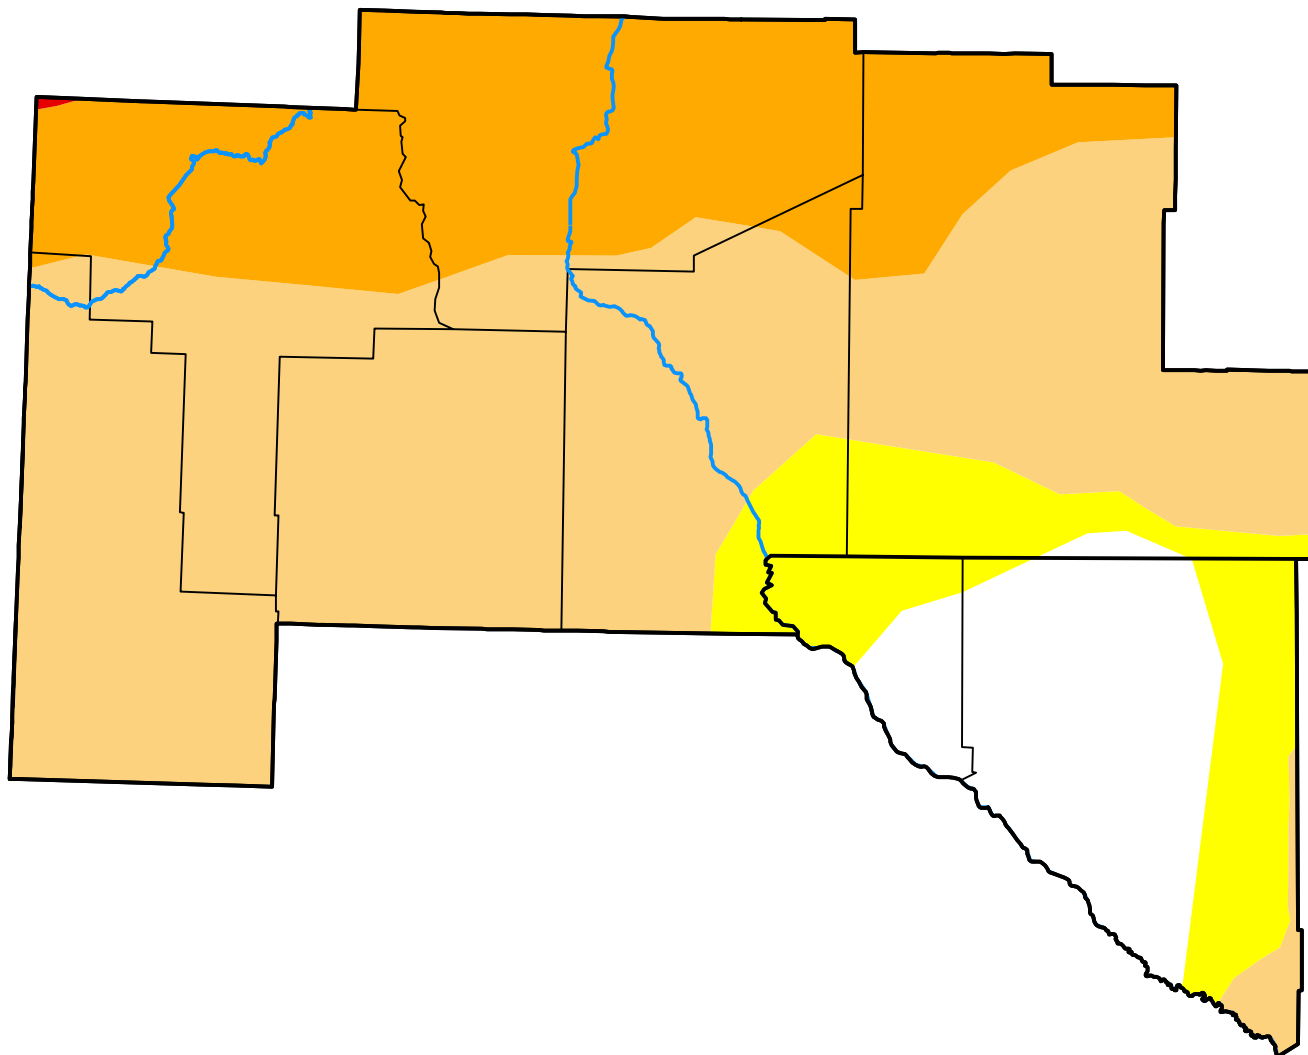

U.S. Drought Monitor El Paso, TX WFO

April 17, 2018
(Released Thursday, Apr. 19, 2018)
Valid 8 a.m. EDT

Intensity:

-  None
-  D0 Abnormally Dry
-  D1 Moderate Drought
-  D2 Severe Drought
-  D3 Extreme Drought
-  D4 Exceptional Drought

The Drought Monitor focuses on broad-scale conditions. Local conditions may vary. For more information on the Drought Monitor, go to <https://droughtmonitor.unl.edu/About.aspx>

Author:

Brad Rippey
U.S. Department of Agriculture