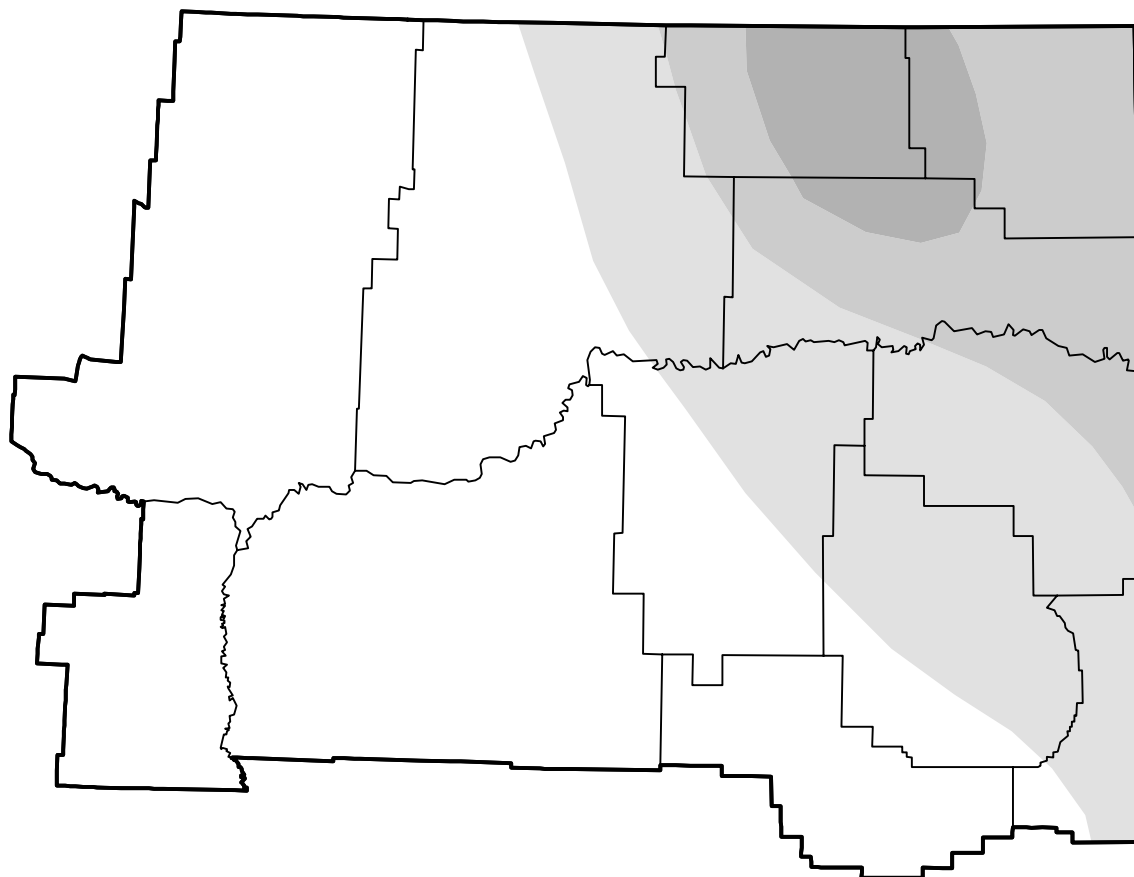

U.S. Drought Monitor

Glasgow, MT WFO

April 17, 2018
(Released Thursday, Apr. 19, 2018)

Valid 8 a.m. EDT

Drought Conditions (Percent Area)

	None	D0-D4	D1-D4	D2-D4	D3-D4	D4
Current	59.87	40.13	17.44	5.10	0.00	0.00
Last Week <i>04-12-2018</i>	48.93	51.07	26.50	9.65	0.00	0.00
3 Months Ago <i>01-18-2018</i>	0.00	100.00	88.78	58.29	0.00	0.00
Start of Calendar Year <i>01-04-2018</i>	0.00	100.00	100.00	88.50	48.03	0.00
Start of Water Year <i>09-28-2017</i>	0.00	100.00	100.00	100.00	97.22	62.62
One Year Ago <i>04-20-2017</i>	97.06	2.94	0.00	0.00	0.00	0.00