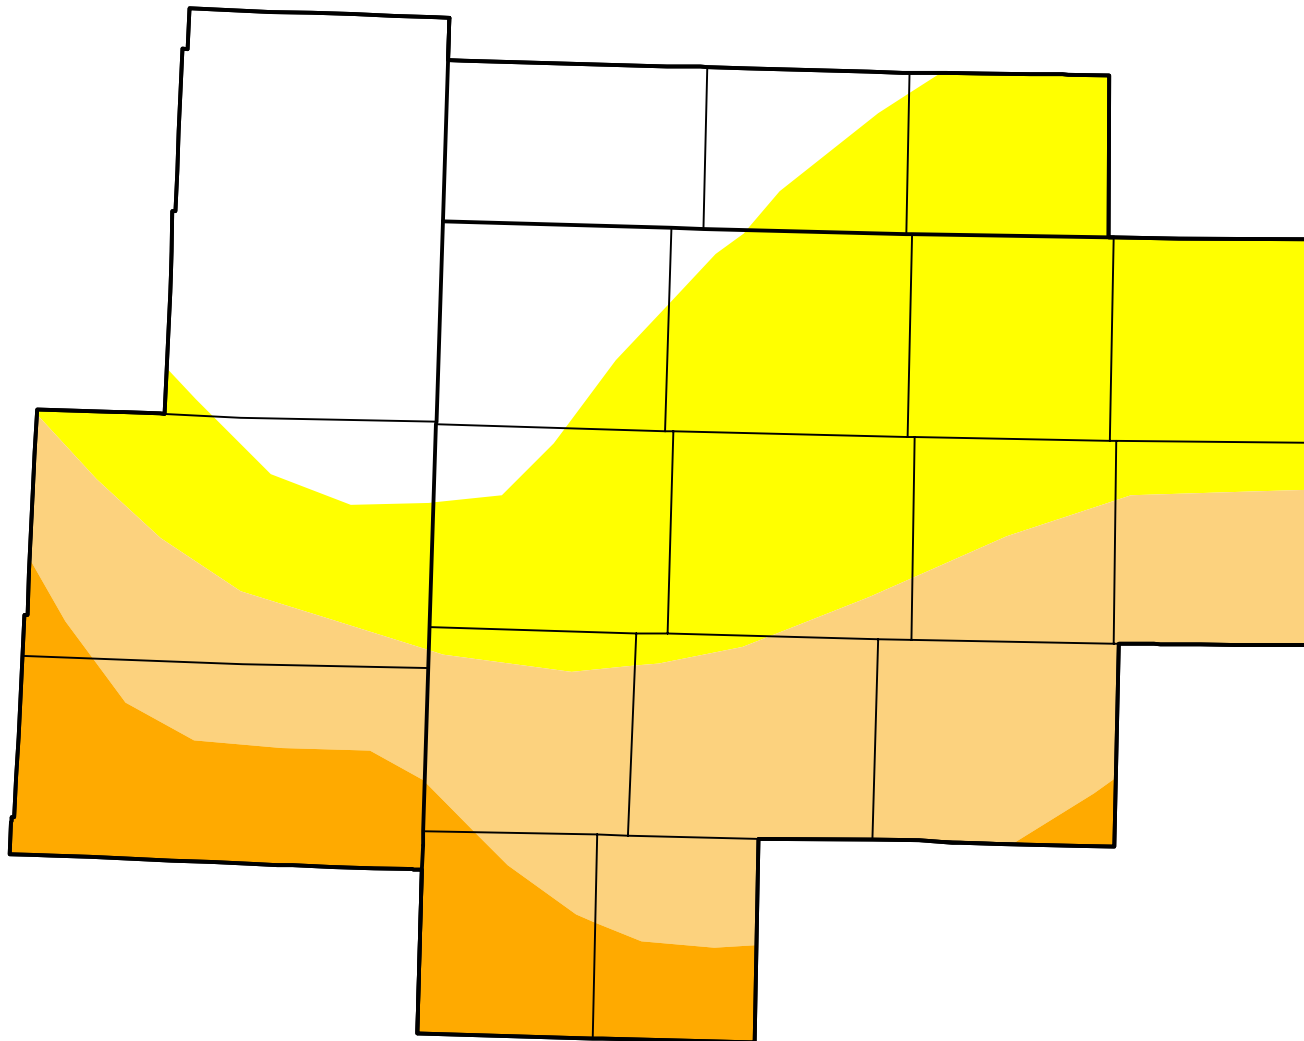

U.S. Drought Monitor

Goodland, KS WFO

April 17, 2018
(Released Thursday, Apr. 19, 2018)
Valid 8 a.m. EDT

Intensity:

-  None
-  D0 Abnormally Dry
-  D1 Moderate Drought
-  D2 Severe Drought
-  D3 Extreme Drought
-  D4 Exceptional Drought

The Drought Monitor focuses on broad-scale conditions. Local conditions may vary. For more information on the Drought Monitor, go to <https://droughtmonitor.unl.edu/About.aspx>

Author:

Brad Rippey
U.S. Department of Agriculture