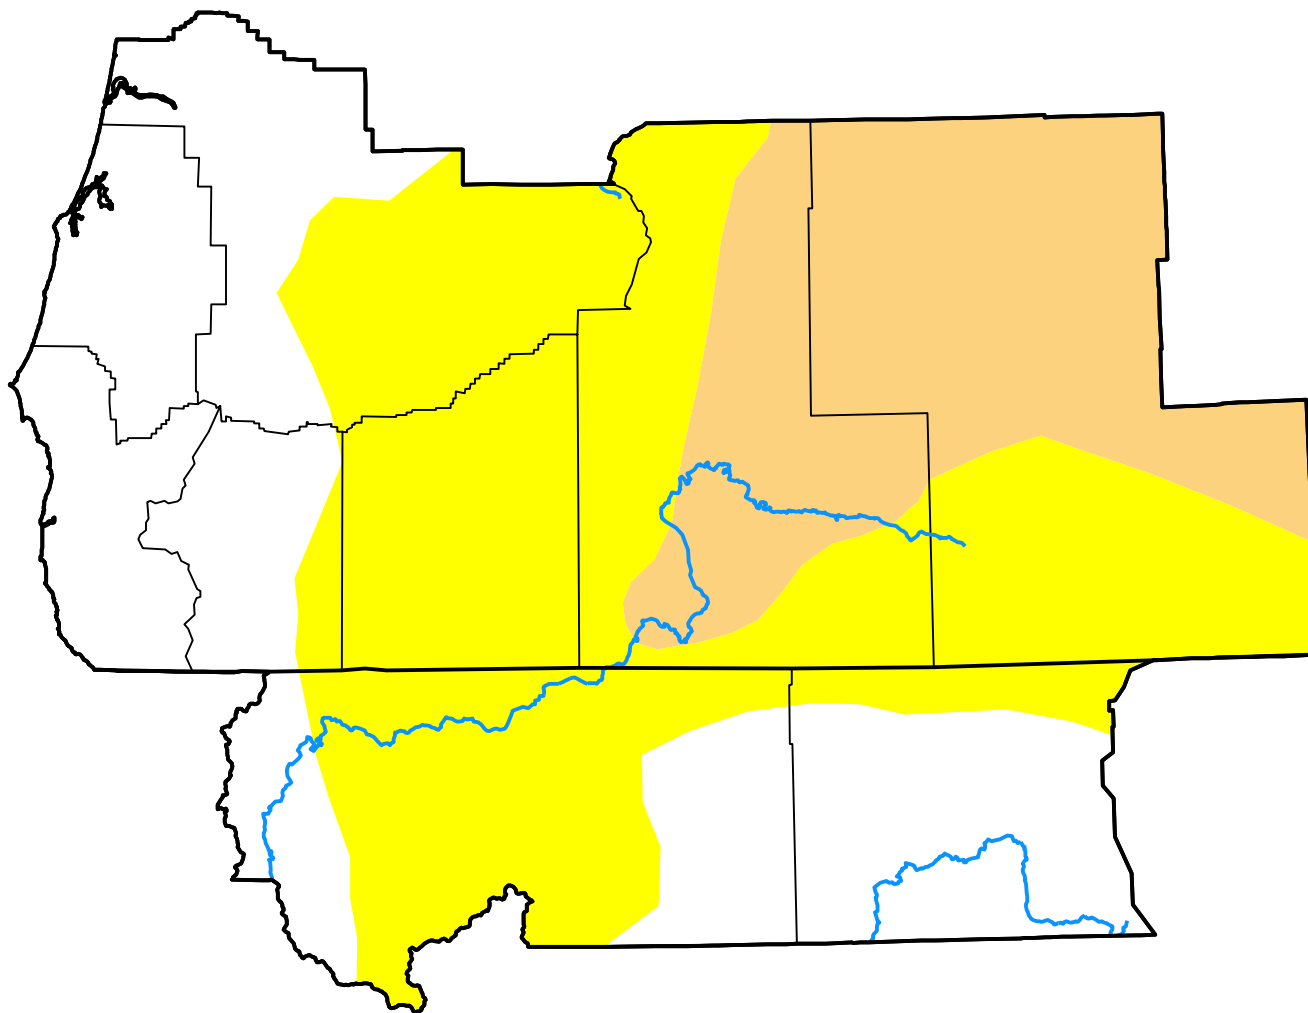

# U.S. Drought Monitor

## Medford, OR WFO

**April 17, 2018**  
(Released Thursday, Apr. 19, 2018)  
Valid 8 a.m. EDT

### Intensity:

-  None
-  D0 Abnormally Dry
-  D1 Moderate Drought
-  D2 Severe Drought
-  D3 Extreme Drought
-  D4 Exceptional Drought

*The Drought Monitor focuses on broad-scale conditions. Local conditions may vary. For more information on the Drought Monitor, go to <https://droughtmonitor.unl.edu/About.aspx>*