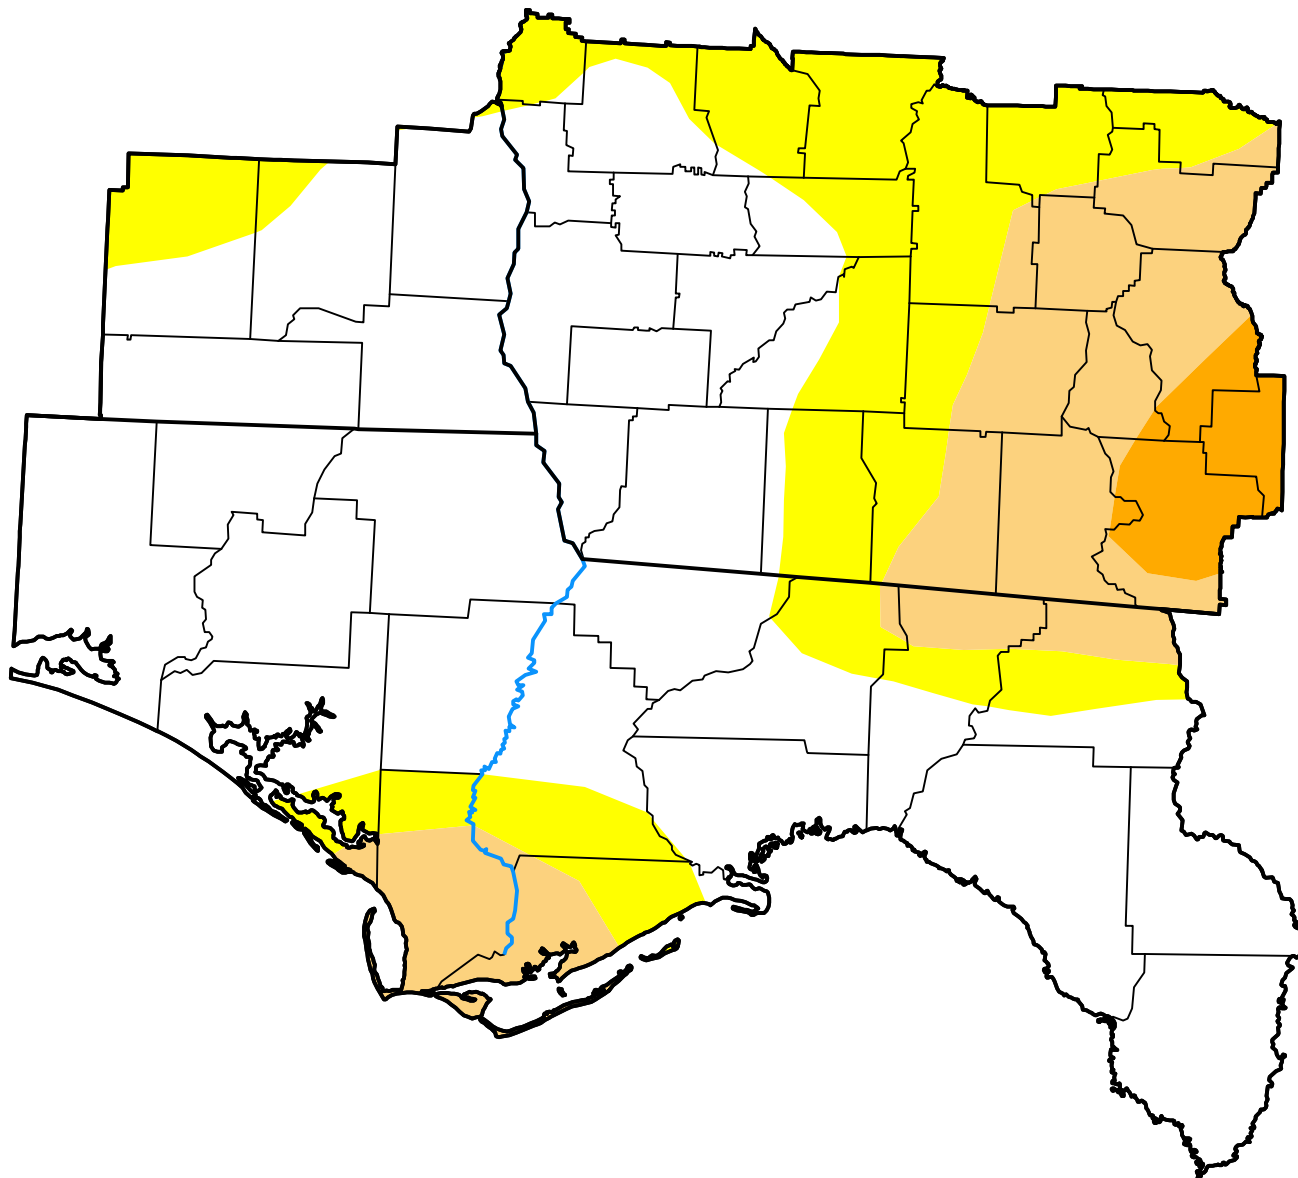

U.S. Drought Monitor

Tallahassee, FL WFO

April 17, 2018
(Released Thursday, Apr. 19, 2018)
Valid 8 a.m. EDT

Intensity:

-  None
-  D0 Abnormally Dry
-  D1 Moderate Drought
-  D2 Severe Drought
-  D3 Extreme Drought
-  D4 Exceptional Drought

The Drought Monitor focuses on broad-scale conditions. Local conditions may vary. For more information on the Drought Monitor, go to <https://droughtmonitor.unl.edu/About.aspx>

Author:

Brad Rippey
U.S. Department of Agriculture