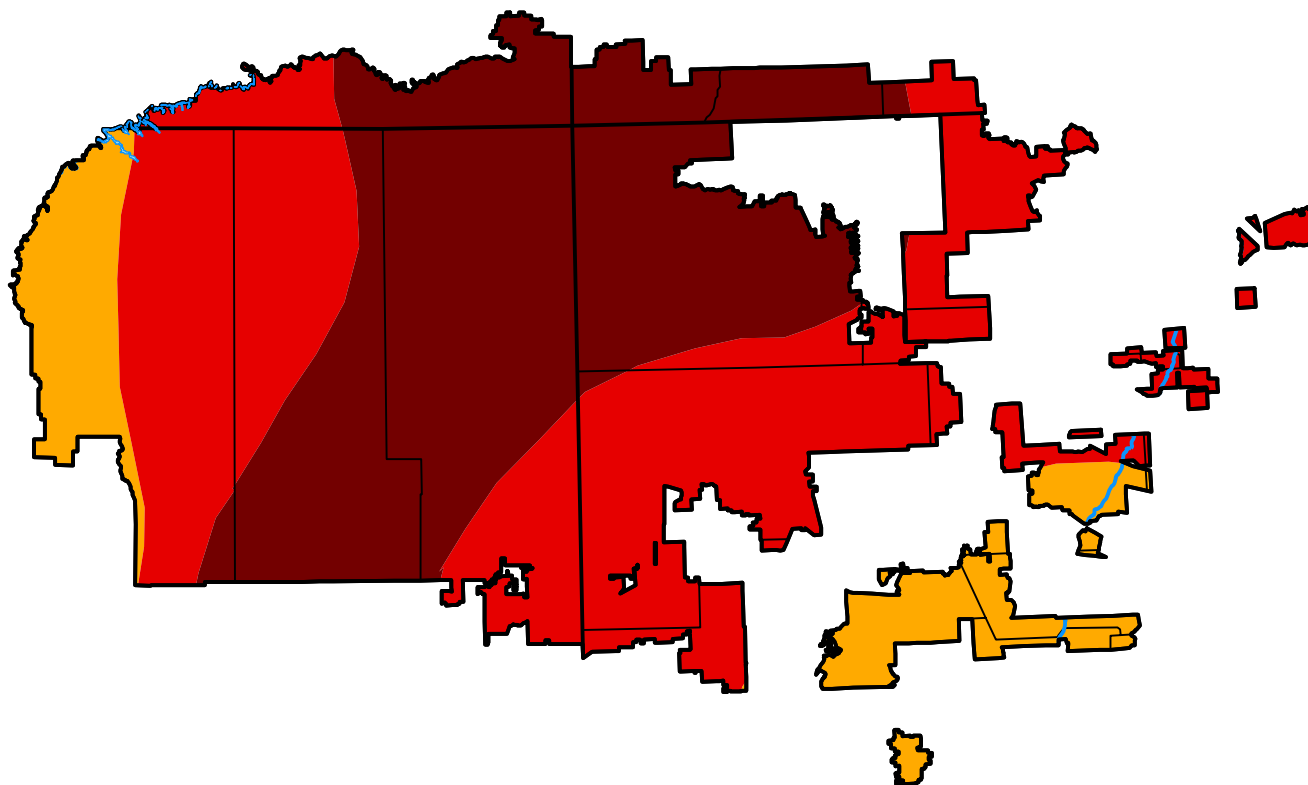

U.S. Drought Monitor

4 Corners

April 24, 2018
(Released Thursday, Apr. 26, 2018)
Valid 8 a.m. EDT

Intensity:

-  None
-  D0 Abnormally Dry
-  D1 Moderate Drought
-  D2 Severe Drought
-  D3 Extreme Drought
-  D4 Exceptional Drought

The Drought Monitor focuses on broad-scale conditions. Local conditions may vary. For more information on the Drought Monitor, go to <https://droughtmonitor.unl.edu/About.aspx>

Author:

Brad Rippey
U.S. Department of Agriculture