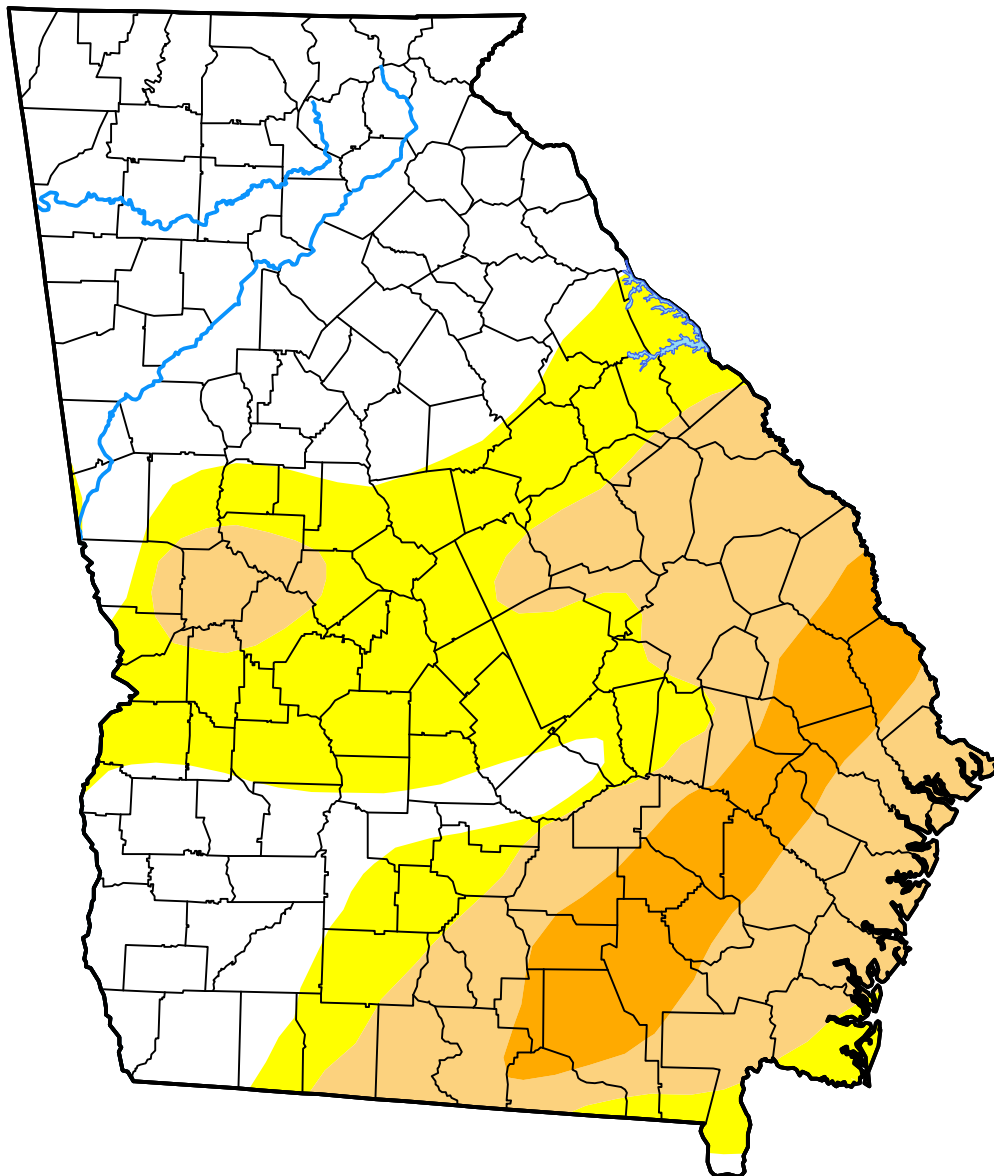

U.S. Drought Monitor Georgia

April 24, 2018
(Released Thursday, Apr. 26, 2018)
Valid 8 a.m. EDT

Intensity:

-  None
-  D0 Abnormally Dry
-  D1 Moderate Drought
-  D2 Severe Drought
-  D3 Extreme Drought
-  D4 Exceptional Drought

The Drought Monitor focuses on broad-scale conditions. Local conditions may vary. For more information on the Drought Monitor, go to <https://droughtmonitor.unl.edu/About.aspx>

Author:

Brad Rippey
U.S. Department of Agriculture